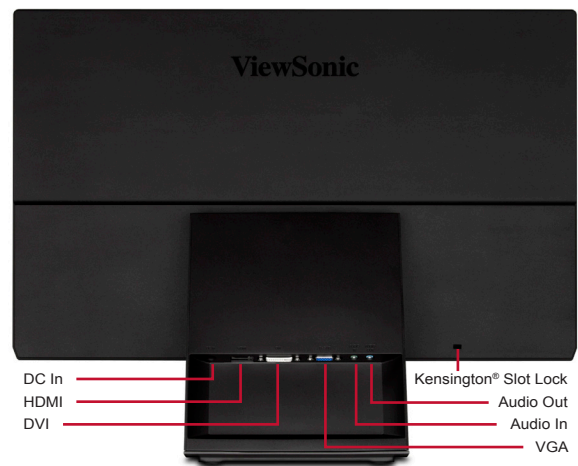

Planet-Friendly LED Backlighting and Eco-Mode

Embedded mercury-free LED backlighting and Eco-mode features energy-saving with the three-phase self-adjusted power-saving mode. VX2770Smh-LED enhances display performance by delivering an outstanding color range, contrast ratio and brightness output for remarkably defined images.