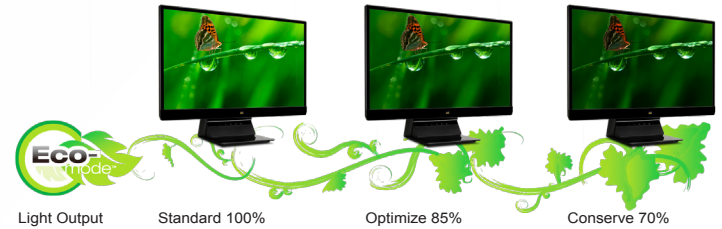

Planet-Friendly LED Backlighting and Eco-Mode

Embedded mercury-free LED backlighting and Eco-mode features energy-saving with the three-phase self-adjusted power-saving mode. VX2770Smh-LED enhances display performance by delivering an outstanding color range, contrast ratio and brightness output for remarkably defined images.