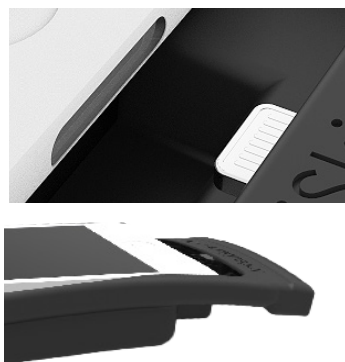

### STEP 1: INSERT THE SOCKET MOBILE SCANNER

A) Place Socket Mobile Scanner upside down. Bend the DuraCase slightly to align the USB connector.

B) Bend the flexible bottom of the DuraCase slightly to align the scanner with the USB connector.

C) Snap barcode scanner into the DuraCase.

**Caution\***

*\*Slide the connectors in or slide off.*

*DO NOT PULL the iPod or barcode scanner forward.*

## STEP 2: INSERT THE APPLE® IPOD TOUCH

A) Insert Apple iPod into DuraCase.

B) Hold the DuraCase with one hand bending the flexible bottom of case, and with other hand, align lightning connector into iPod.