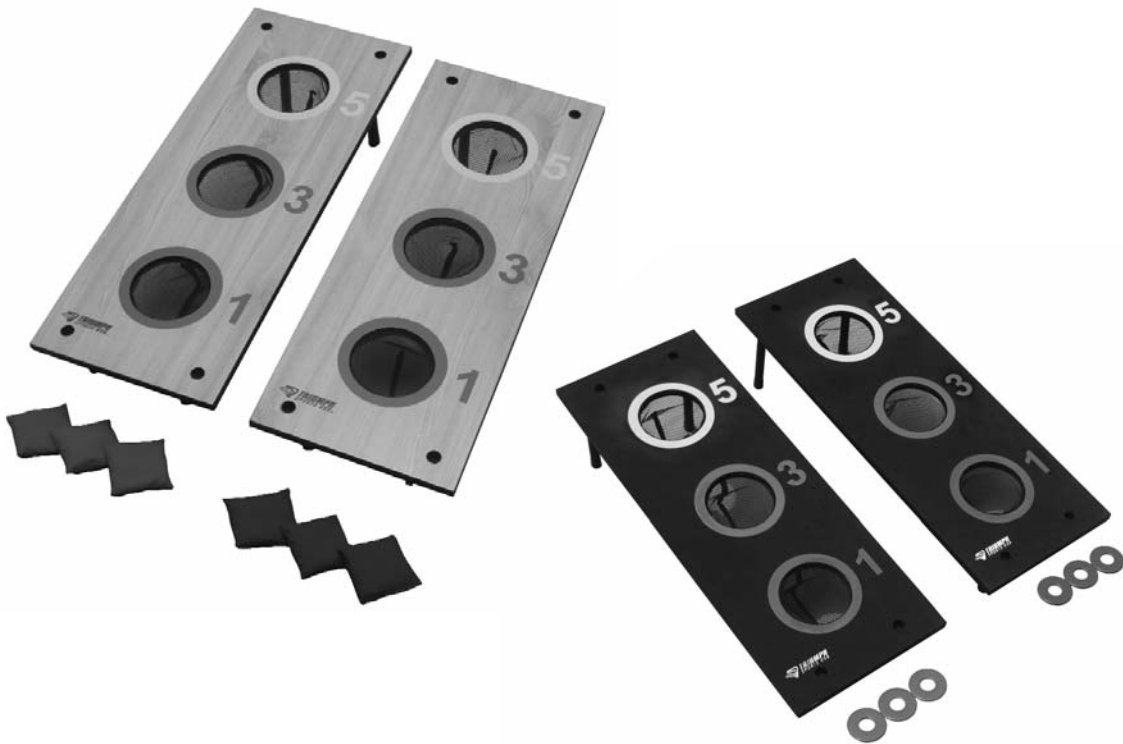

**If you have any problems with your new product,
DO NOT RETURN IT TO THE STORE!**

Please contact us at 1-866-815-4173,
or e-mail us at csr@triumphsportsusa.com