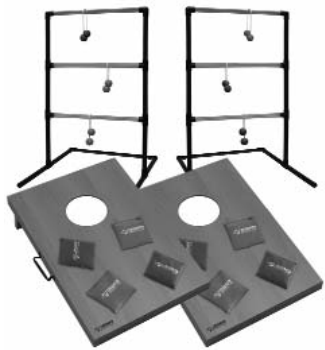

Be sure to check out all the exciting outdoor games has to offer.

Visit our web site at:

www.triumphsportsusa.com

2 in 1 Tournament Toss
Item# 35-7009