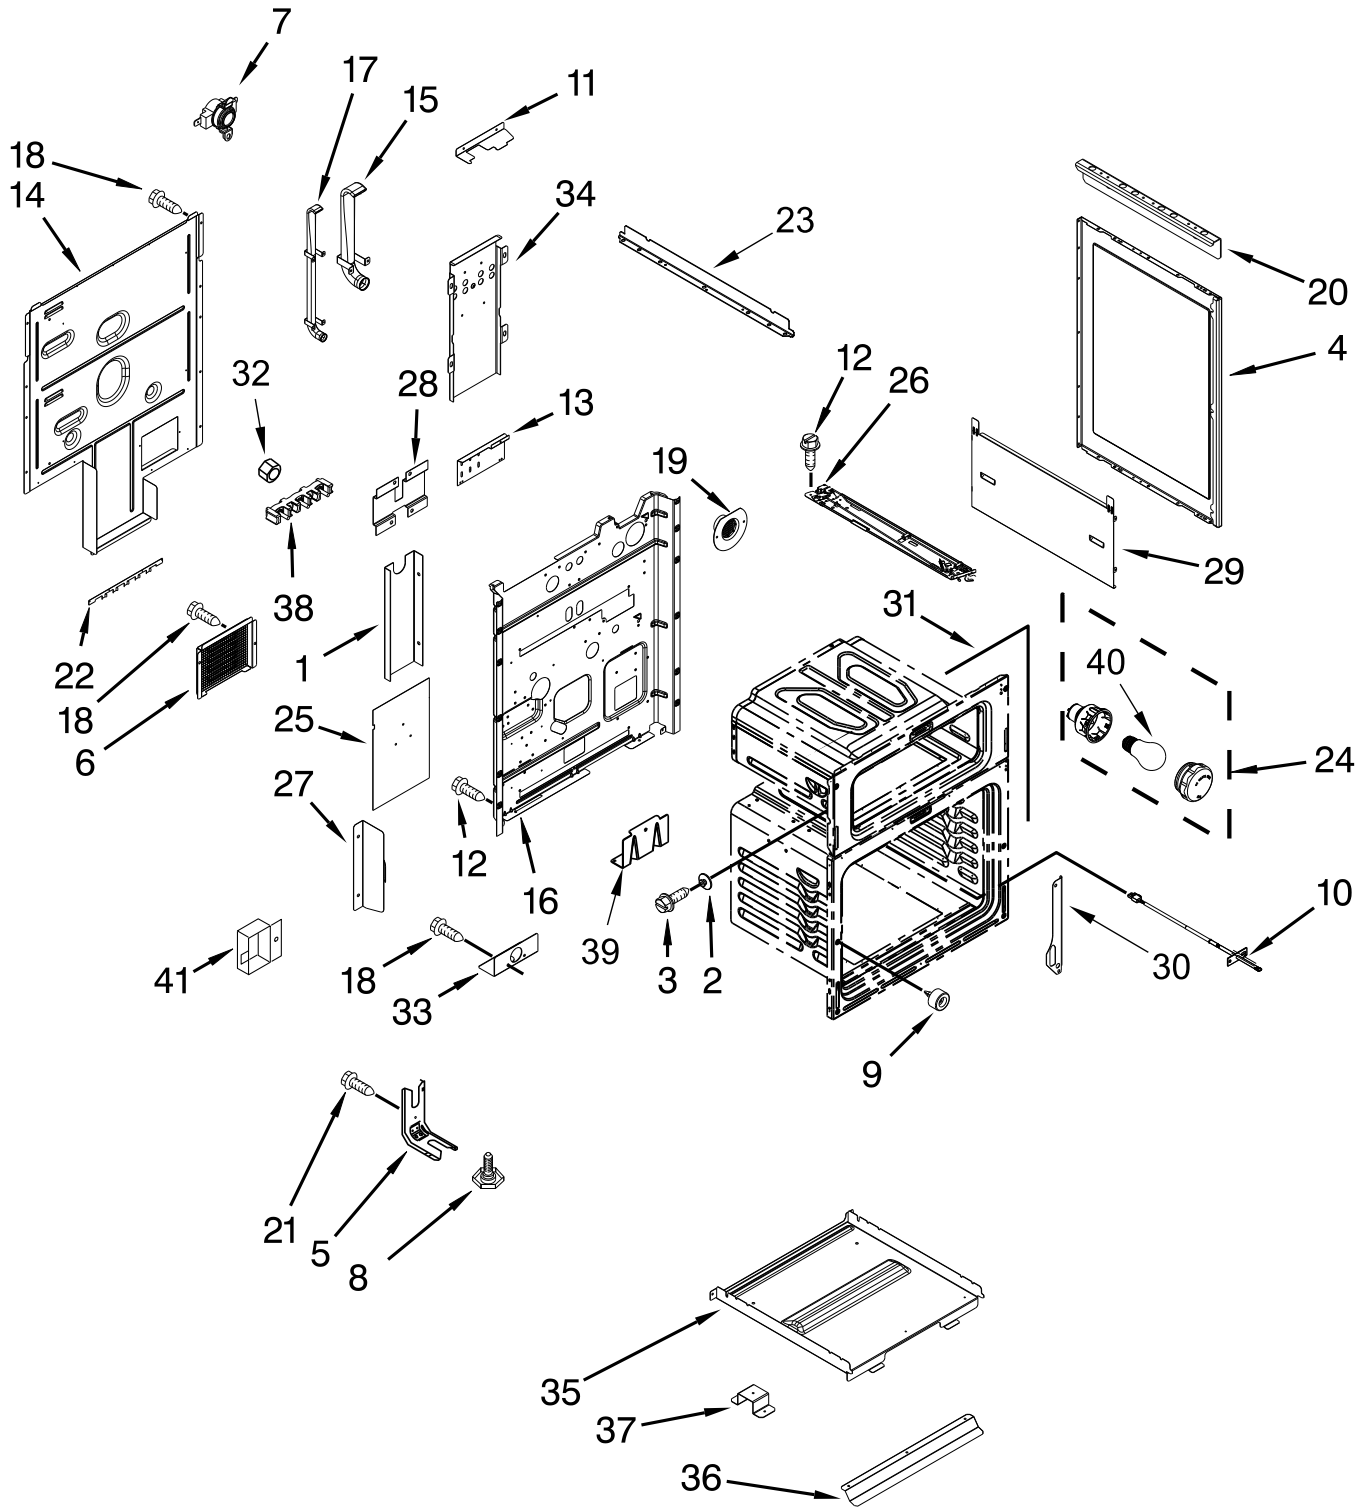

CHASSIS PARTS

CHASSIS PARTS

<u>Illus. No.</u>	<u>Part No.</u>	<u>Description</u>	<u>Illus. No.</u>	<u>Part No.</u>	<u>Description</u>	<u>Illus. No.</u>	<u>Part No.</u>	<u>Description</u>
1	W10332459	Shield, Heat	20	W10319087	Bracket, U Channel	35	W10548601	Pan, Element
2	W10237689	Spacer, Side Panel	21	7101P485-60	Screw, Anti-Tip Kit	36	W10253470	Bracket, Retaining
3	W10267456	Screw, Shoulder	22	8036P012-60	Shield, Power Cord	37	W10260545	Clip, Retaining
4		Panel, Side	23	W10357697	Bracket, Side Panel	38	7401P039-60	Block, Terminal
	W10668723	Black	24	W10454648	Assembly, Light	39	W10260703	Support, Lower Oven
	W10668724	White	25	W10311987	Shield, Cord (Right)	40	311255	Bulb, Oven Light
5	3801F656-51	Bracket, Anti-Tip	26	W10683517	Lock, Rear Mount	41	8285593	Cover, Connector
6	W10312612	Cover, Access (Terminal Block)	27	W10268560	Cover, Wire Lower			INSULATION
7	7403P899-60	Switch, High Limit	28	7003P104-60	Insulator, Heat Shield	W10271637		Insulation, Floor
8	7101P507-60	Foot, Leveler	29	W10538516	Shield, Side Insulation	W10308393		Insulation, Wrapper
9	W10105790	Bumper & Screw	30	W10410463	Cover, Hinge (Left)	W10322111		Insulation, Back
10	7430P044-60	Sensor, Oven		W10410461	Cover, Hinge (Right)	W10204079		Insulation, Middle
11	W10268559	Cover, Lower Wire	31	W10337392	Gasket, Oven Door	W10204085		Insulation, Main Front Strip
12	7101P426-60	Screw			(Upper)	W10272326		Insulation, Hidden Bake Pouch
13	W10332449	Shield, Cord		W10269069	Gasket, Oven Door			
14	W10261386	Cover, Main Wire			(Lower)			
15	W10337391	Tube, Vent (Upper)	32	3400029	Nut			
16	W10668730	Back, Main	33	W10190166	Bracket, Power Supply			
17	W10323793	Tube, Vent (Lower)	34	W10261388	Bracket, Terminal			
18	7101P338-60	Screw						
19	W10322408	Adapter, Vent Tube