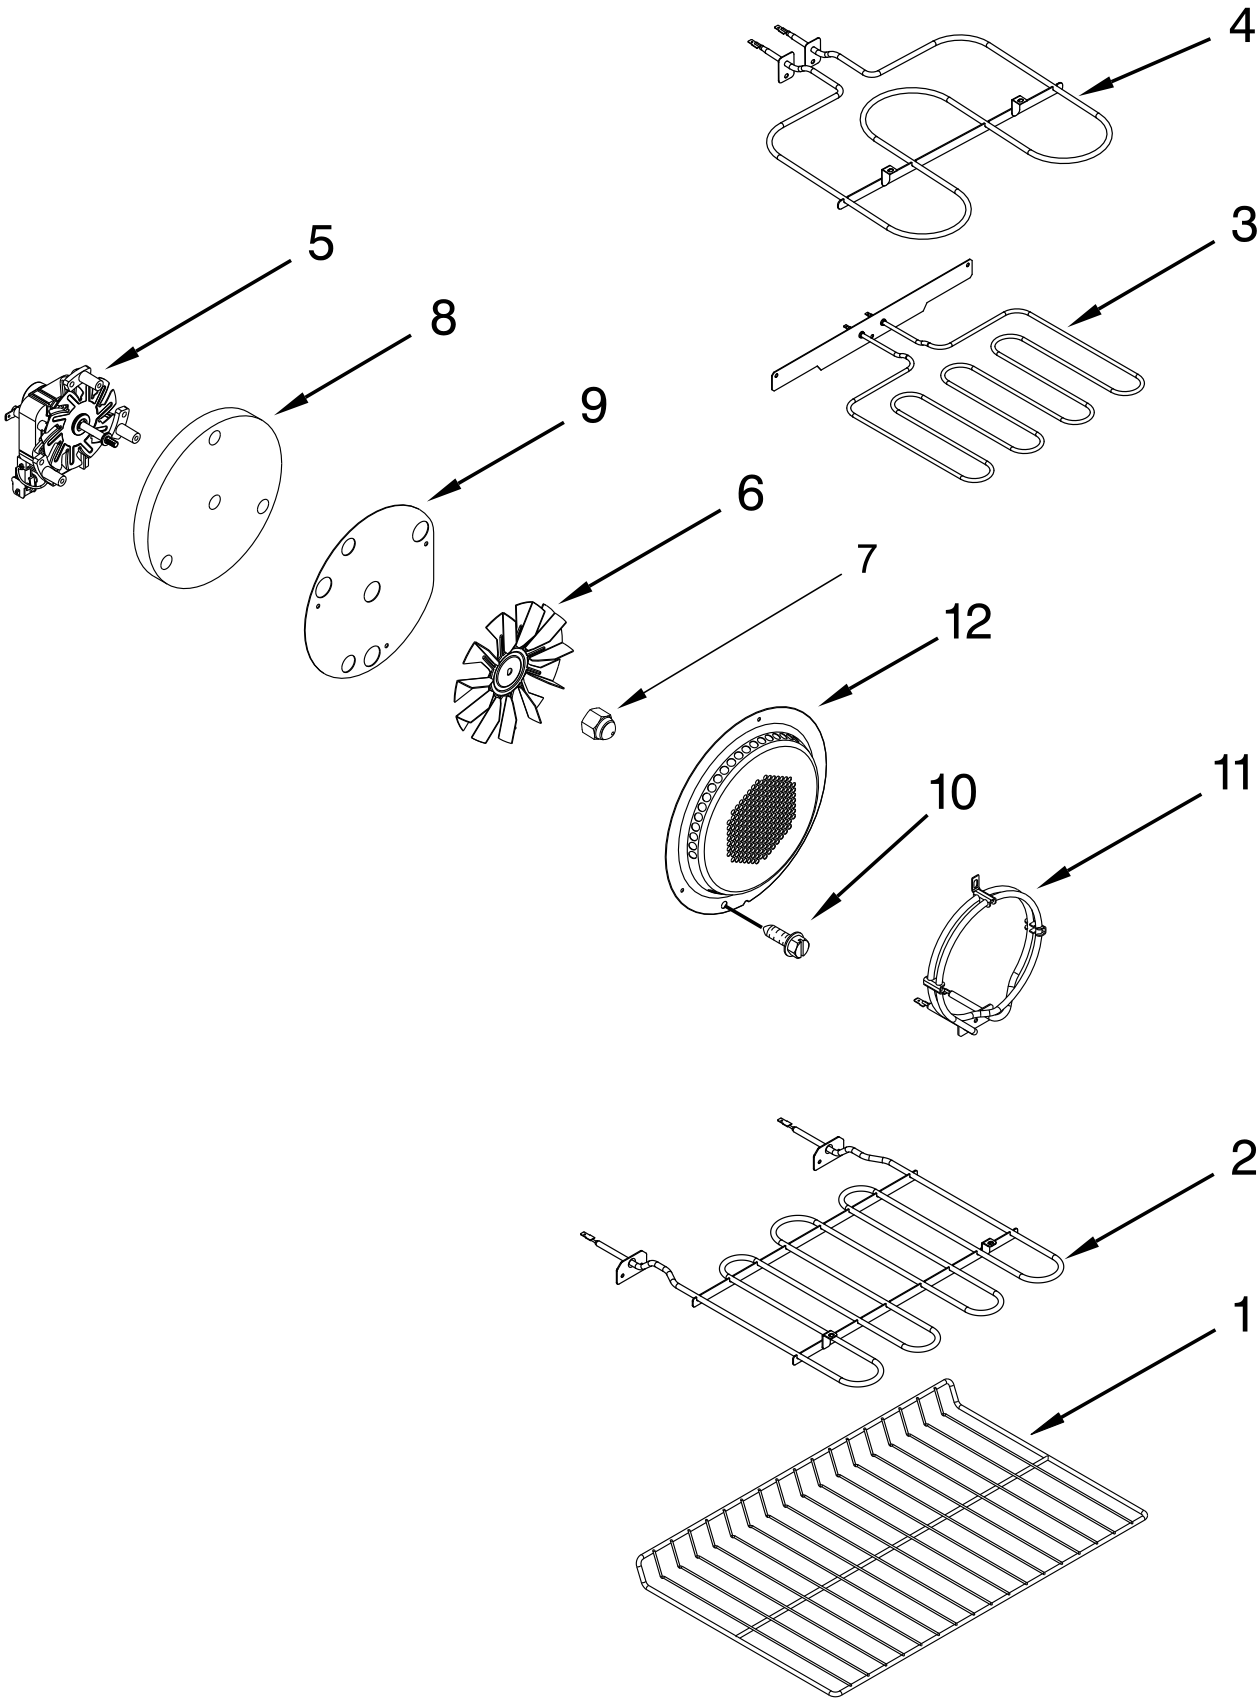

INTERNAL OVEN PARTS

INTERNAL OVEN PARTS

<u>Illus.</u> <u>No.</u>	<u>Part No.</u>	<u>Description</u>	<u>Illus.</u> <u>No.</u>	<u>Part No.</u>	<u>Description</u>	<u>Illus.</u> <u>No.</u>	<u>Part No.</u>	<u>Description</u>
1	W10179152	Rack, Oven	5	W10631505	Fan, Convection	11	W10271639	Element, Convection (240VAC)
2	W10611615	Element, Broil (Lower)	6	W10631503	Blade, Fan	12	4448988	Cover, Fan
3	W10249981	Element, Bake (Upper & Lower)	7	W10631504	Nut, Acorn			
4	W10249977	Element, Broil (Upper)	8	W10274268	Insulation, Convection Motor			
			9	W10339476	Plate, Insulation			
			10	4449154	Screw