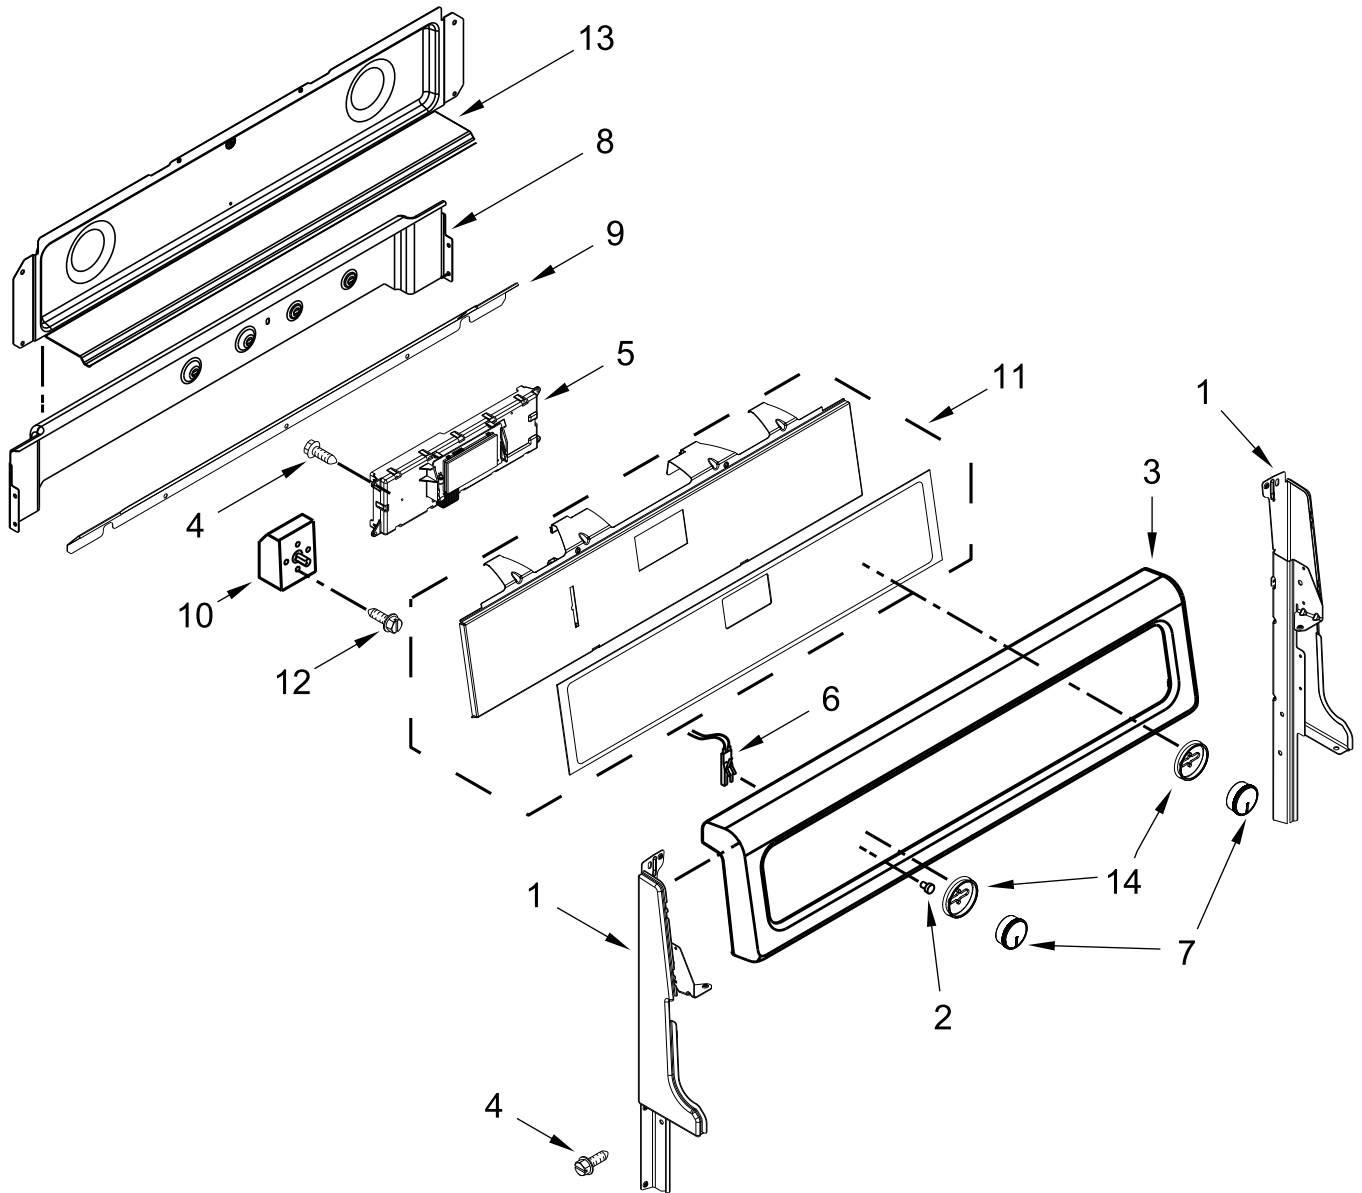

CONTROL PANEL PARTS