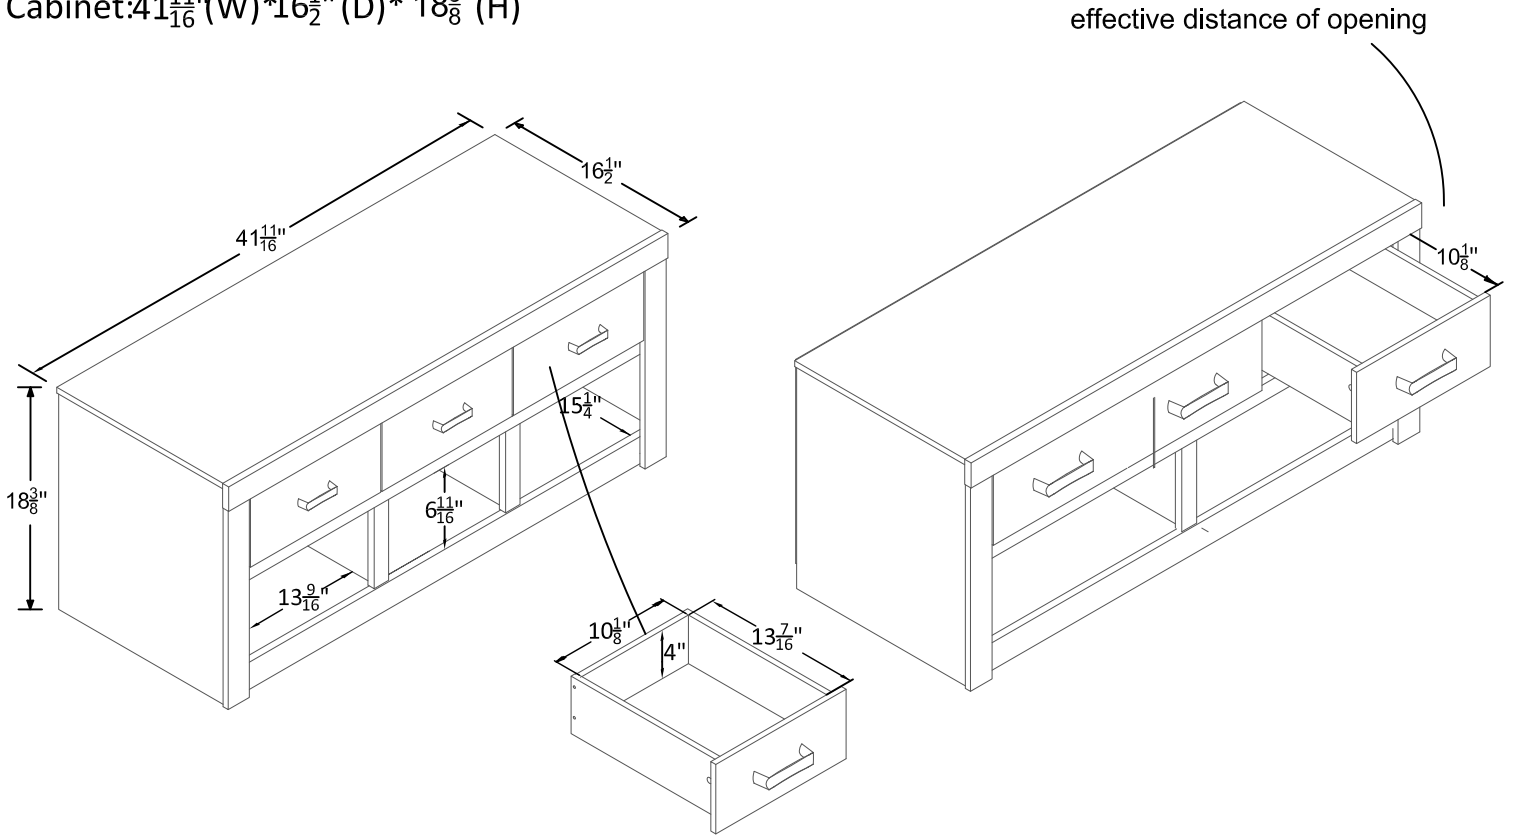

Westbrook Storage Bench

Model Number: 5051096PCOM

Finish: Dark Walnut

OVERALL PRODUCT SIZE (in inches)

Cabinet: $41\frac{11}{16}$ " (W) * $16\frac{1}{2}$ " (D) * $18\frac{3}{8}$ " (H)

MAXIMUM WEIGHT CAPACITIES