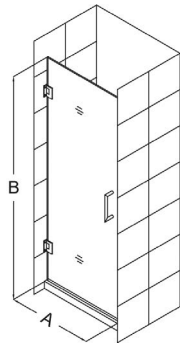

Unidoor

Unidoor with Support Arm

Unidoor with Shelves

Unidoor Hardware

The **Unidoor Shower Door** from DreamLine, the only shower door you need to complete any shower project. The Unidoor combines premium 3/8" thick tempered glass with a sleek frameless design for the look of custom glass at an amazing value. This collection is extremely versatile with an incredible range of sizes to accommodate shower openings from 23" to 61" in width. With clean lines, modern touches and an upscale look, the Unidoor gives a breath of fresh style to any bathroom space.

Features:

- Frameless glass design
- 3/8" (10mm) tempered glass in clear or fingerprint-free frosted band
- Chrome, brushed nickel, or oil rubbed bronze hardware finish
- Solid brass wall-mount, self-closing hinges
- Single doors with no stationary panel, 23" - 30" wide have no out-of-plumb adjustment
- Reversible for right or left door opening
- Models wider than 30" include a stationary panel
- Models from 37" - 61" wide require either a support arm or glass shelves to stabilize structure
- Anodized aluminum wall profile for stationary panel
- 1" out-of-plumb adjustment on stationary panel side (Models 30" - 61")