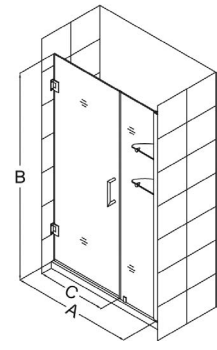

Features:

- Frameless glass design
- 3/8" (10mm) tempered glass in clear or fingerprint-free frosted band
- Chrome, brushed nickel, or oil rubbed bronze hardware finish
- Solid brass wall-mount, self-closing hinges
- Single doors with no stationary panel, 23" - 30" wide have no out-of-plumb adjustment
- Reversible for right or left door opening
- Models wider than 30" include a stationary panel
- Models from 37" - 61" wide require either a support arm or glass shelves to stabilize structure
- Anodized aluminum wall profile for stationary panel
- 1" out-of-plumb adjustment on stationary panel side (Models 30" - 61")

Configuration 1

Configuration 2
with Frosted Band

Configuration 3

Configuration 4
with Shelves

Configuration 5
with Support Arm

Config.	Model	A	B	C Walk-In	Panel Width	Chrome Hardware (-01)	Brushed Nickel Hardware (-04)	Oil Rubbed Bronze Hardware (-06)
1	SHDR-20237210F	23"	72"	22"	-			
	SHDR-20247210F	24"	72"	23"	-			
	SHDR-20257210F	25"	72"	24"	-			
	SHDR-20267210F	26"	72"	25"	-			
	SHDR-20277210F	27"	72"	26"	-	--	--	--
	SHDR-20287210F	28"	72"	27"	-			
	SHDR-20297210F	29"	72"	28"	-			
	SHDR-20307210F	30"	72"	29"	-			
	SHDR-20307210F-HFR	30"	72"	29"	-			
2	SHDR-20237210F-HFR	23"	72"	22"	-			
	SHDR-20247210F-HFR	24"	72"	23"	-			
	SHDR-20257210F-HFR	25"	72"	24"	-			
	SHDR-20267210F-HFR	26"	72"	25"	-			
	SHDR-20277210F-HFR	27"	72"	26"	-	--	--	--
	SHDR-20287210F-HFR	28"	72"	27"	-			
	SHDR-20297210F-HFR	29"	72"	28"	-			
	SHDR-20307210F-HFR	30"	72"	29"	-			
	SHDR-20297210	29" - 30"	72"	22"	6"			
3	SHDR-20307210	30" - 31"	72"	23"	6"			
	SHDR-20317210	31" - 32"	72"	24"	6"			
	SHDR-20327210	32" - 33"	72"	25"	6"			
	SHDR-20337210	33" - 34"	72"	26"	6"	--	--	--
	SHDR-20347210	34" - 35"	72"	27"	6"			
	SHDR-20357210	35" - 36"	72"	28"	6"			
	SHDR-20367210	36" - 37"	72"	29"	6"			