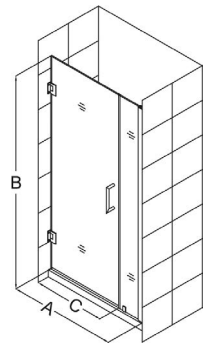

Features:

- Frameless glass design
- 3/8" (10mm) tempered glass in clear or fingerprint-free frosted band
- Chrome, brushed nickel, or oil rubbed bronze hardware finish
- Solid brass wall-mount, self-closing hinges
- Single doors with no stationary panel, 23" - 30" wide have no out-of-plumb adjustment
- Reversible for right or left door opening
- Models wider than 30" include a stationary panel
- Models from 37" - 61" wide require either a support arm or glass shelves to stabilize structure
- Anodized aluminum wall profile for stationary panel
- 1" out-of-plumb adjustment on stationary panel side (Models 30" - 61")

Configuration 1

Configuration 2
with Frosted Band

Configuration 3

Configuration 4
with Shelves

Configuration 5
with Support Arm

Config.	Model	A	B	C Walk-In	Panel Width	Chrome Hardware (-01)	Brushed Nickel Hardware (-04)	Oil Rubbed Bronze Hardware (-06)
1	SHDR-20237210F	23"	72"	22"	-			
	SHDR-20247210F	24"	72"	23"	-			
	SHDR-20257210F	25"	72"	24"	-			
	SHDR-20267210F	26"	72"	25"	-			
	SHDR-20277210F	27"	72"	26"	-	--	--	--
	SHDR-20287210F	28"	72"	27"	-			
	SHDR-20297210F	29"	72"	28"	-			
	SHDR-20307210F	30"	72"	29"	-			
	SHDR-20307210F-HFR	30"	72"	29"	-			
2	SHDR-20237210F-HFR	23"	72"	22"	-			
	SHDR-20247210F-HFR	24"	72"	23"	-			
	SHDR-20257210F-HFR	25"	72"	24"	-			
	SHDR-20267210F-HFR	26"	72"	25"	-			
	SHDR-20277210F-HFR	27"	72"	26"	-	--	--	--
	SHDR-20287210F-HFR	28"	72"	27"	-			
	SHDR-20297210F-HFR	29"	72"	28"	-			
	SHDR-20307210F-HFR	30"	72"	29"	-			
	SHDR-20297210	29" - 30"	72"	22"	6"			
3	SHDR-20307210	30" - 31"	72"	23"	6"			
	SHDR-20317210	31" - 32"	72"	24"	6"			
	SHDR-20327210	32" - 33"	72"	25"	6"			
	SHDR-20337210	33" - 34"	72"	26"	6"	--	--	--
	SHDR-20347210	34" - 35"	72"	27"	6"			
	SHDR-20357210	35" - 36"	72"	28"	6"			
	SHDR-20367210	36" - 37"	72"	29"	6"			