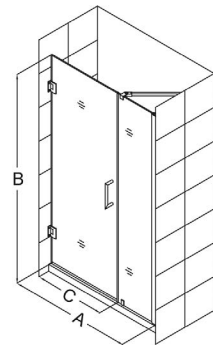

Features:

- Frameless glass design
- 3/8" (10mm) tempered glass in clear or fingerprint-free frosted band
- Chrome, brushed nickel, or oil rubbed bronze hardware finish
- Solid brass wall-mount, self-closing hinges
- Single doors with no stationary panel, 23" - 30" wide have no out-of-plumb adjustment
- Reversible for right or left door opening
- Models wider than 30" include a stationary panel
- Models from 37" - 61" wide require either a support arm or glass shelves to stabilize structure
- Anodized aluminum wall profile for stationary panel
- 1" out-of-plumb adjustment on stationary panel side (Models 30" - 61")

Configuration 1

Configuration 2
with Frosted Band

Configuration 3

Configuration 4
with Shelves

Configuration 5
with Support Arm

Config.	Model	A	B	C Walk-In	Panel Width	Chrome Hardware (-01)	Brushed Nickel Hardware (-04)	Oil Rubbed Bronze Hardware (-06)
1	SHDR-20237210F	23"	72"	22"	-			
	SHDR-20247210F	24"	72"	23"	-			
	SHDR-20257210F	25"	72"	24"	-			
	SHDR-20267210F	26"	72"	25"	-			
	SHDR-20277210F	27"	72"	26"	-	--	--	--
	SHDR-20287210F	28"	72"	27"	-			
	SHDR-20297210F	29"	72"	28"	-			
	SHDR-20307210F	30"	72"	29"	-			
	SHDR-20307210F-HFR	30"	72"	29"	-			
2	SHDR-20237210F-HFR	23"	72"	22"	-			
	SHDR-20247210F-HFR	24"	72"	23"	-			
	SHDR-20257210F-HFR	25"	72"	24"	-			
	SHDR-20267210F-HFR	26"	72"	25"	-			
	SHDR-20277210F-HFR	27"	72"	26"	-	--	--	--
	SHDR-20287210F-HFR	28"	72"	27"	-			
	SHDR-20297210F-HFR	29"	72"	28"	-			
	SHDR-20307210F-HFR	30"	72"	29"	-			
	SHDR-20297210	29" - 30"	72"	22"	6"			
3	SHDR-20307210	30" - 31"	72"	23"	6"			
	SHDR-20317210	31" - 32"	72"	24"	6"			
	SHDR-20327210	32" - 33"	72"	25"	6"			
	SHDR-20337210	33" - 34"	72"	26"	6"	--	--	--
	SHDR-20347210	34" - 35"	72"	27"	6"			
	SHDR-20357210	35" - 36"	72"	28"	6"			
	SHDR-20367210	36" - 37"	72"	29"	6"			