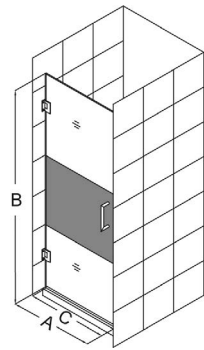

Configuration 2
with Frosted Band