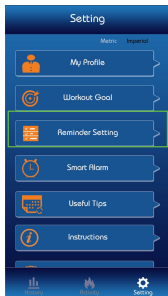

REMINDER SETTINGS

This is a special alarm that can be activated to remind you to stay active. You can set the alarm from between 15 minutes and 2 hours and it will gently vibrate to prompt you to get up and get moving.

Simply go to: Setting > Reminder Alarm

Click on times you wish the alarm to be active to and from and also the interval frequency of the alarm. Press Save and then sync your Nuband Evolve. You are now set.

Setting Screen