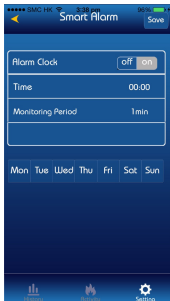

## SMART ALARM

Smart alarm is a simple alarm clock feature that when set will gently wake you with a soft vibration.

To activate go to: Setting > Smart Alarm

Press > On to activate and set time by clicking on time and using scroll to set.

Monitoring period is a snooze function that will buzz every selected interval until switched off.

Press save and now synchronize to your Nuband Evolve.

Setting Screen

Smart Alarm Screen