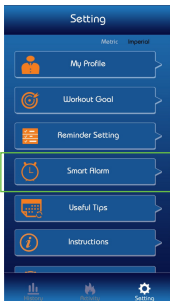

## SMART ALARM

Smart alarm is a simple alarm clock feature that when set will gently wake you with a soft vibration.

To activate go to: Setting > Smart Alarm

Press > On to activate and set time by clicking on time and using scroll to set.

Monitoring period is a snooze function that will buzz every selected interval until switched off.

Press save and now synchronize to your Nuband Evolve.

Setting Screen

Smart Alarm Screen