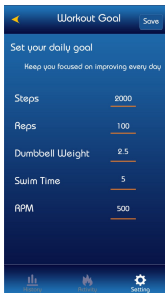

## GETTING TO KNOW YOUR NUBAND EVOLVE

- Nuband Evolve activity trackers help you improve your health by counting steps and calories burned, and letting you set exercise goals to improve your standard of fitness.
- Nuband Evolve also has a sleep monitor, that when activated monitors movement patterns during your sleep cycle to get an understanding of standard of rest.

## GETTING STARTED

- When opening product make sure band is charged via USB charge cradle for 2 hours. When plugged in you will see a (  ) symbol appear to show charging.
- Once complete unplug and pressing the button band will allow you to scroll through the various functions to get a general feel of the user interface.
- Go to google play store or apple app store and search free "NubandEvolve" App
- Download to your device
- Go to phone or tablet and switch bluetooth on.
- Open Nuband Evolve App > Setting > Profiles
- This allows you to set your key information: Height, Weight, Age, Gender
- You can change cm to feet and inches, miles to km by pressing imperial or metric in settings screen.
- Once complete press save.

## SETTING YOUR WORKOUT GOALS

- Now go to setting > Workout goals and open
- You now have multiple workout options depending on which key exercise type you wish to participate in.
- Click over goal and a scroll option will open in order to lower or raise your chosen goal.
- Once complete press save.