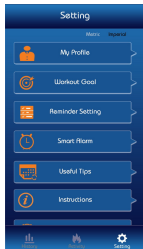

## GETTING STARTED

- When opening product make sure band is charged via USB charge cradle for 2 hours. When plugged in you will see a (  ) symbol appear to show charging.
- Once complete unplug and pressing the button band will allow you to scroll through the various functions to get a general feel of the user interface.
- Go to google play store or apple app store and search free "NubandEvolve" App
- Download to your device
- Go to phone or tablet and switch bluetooth on.
- Open Nuband Evolve App > Setting > Profiles
- This allows you to set your key information: Height, Weight, Age, Gender
- You can change cm to feet and inches, miles to km by pressing imperial or metric in settings screen.
- Once complete press save.

## SETTING YOUR WORKOUT GOALS

- Now go to setting > Workout goals and open
- You now have multiple workout options depending on which key exercise type you wish to participate in.
- Click over goal and a scroll option will open in order to lower or raise your chosen goal.
- Once complete press save.