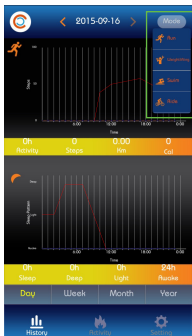

## SMART ALARM

Smart alarm is a simple alarm clock feature that when set will gently wake you with a soft vibration.

To activate go to: Setting > Smart Alarm

Press > On to activate and set time by clicking on time and using scroll to set.

Monitoring period is a snooze function that will buzz every selected interval until switched off.

Press save and now synchronize to your Nuband Evolve.

Setting Screen

Smart Alarm Screen

## RECORDING YOUR DATA

- Once Nuband Evolve is paired you can back up your data with Nuband Evolve App.
- Click on history tab and you can view your daily, weekly, monthly and yearly exercise and sleep pattern.
- To view different sports simply click mode button and select sport.

## TRACK YOUR ACTIVITY & SLEEP