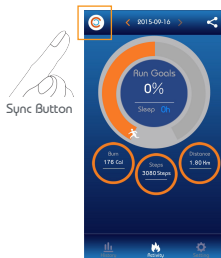

## PAIRING YOUR NUBAND EVOLVE TO THE APP

- Go to the activity screen of your Nuband Evolve App
- Press the button Nuband Evolve to light the screen (This sends a wireless receiver)
- Immediately press sync button on App

You will now receive following message:

Bluetooth Connecting

Connection Successful

Synchronising

Synchronisation Complete

Bluetooth Disconnect

**Important Note:**

**The band disconnects at the end in order to preserve battery life of phone and Nuband.**

## REMINDER SETTINGS

This is a special alarm that can be activated to remind you to stay active. You can set the alarm from between 15 minutes and 2 hours and it will gently vibrate to prompt you to get up and get moving.