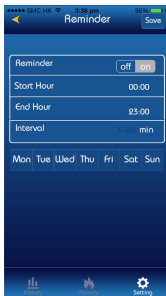

Reminder Screen