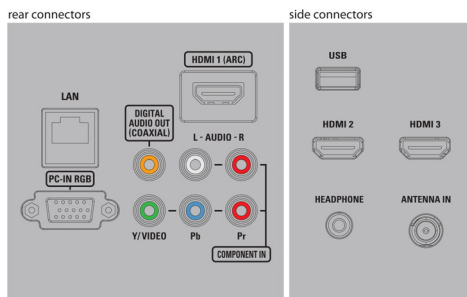

Connectivity

- AV 1: CVBS in, Shared audio L/R in
- AV 2: YPbPr, Shared audio L/R in
- HDMI 1: HDMI, Shared audio L/R in
- HDMI 2: HDMI, Shared audio L/R in
- HDMI 3: HDMI, Shared audio L/R in
- EasyLink (HDMI-CEC): One touch play, Power status, System info (menu language), System audio control, System standby, Remote control pass-through
- Audio Output - Digital: Coaxial (cinch)
- Other connections: Ethernet, PC-In VGA, Wi-Fi(built-in), Headphone out
- USB: USB

Power

- Mains power: 120V/60Hz
- Power consumption: 70 W
- Standby power consumption: < 0.5W
- Ambient temperature: 5°C to 40°C (41°F to 104°F)

Dimensions

- Set dimensions in inch (W x H x D): 37.52 x 22.88 x 2.70 inch
- Set dimensions with stand in inch (W x H x D): 37.52 x 24.50 x 8.66 inch
- Product weight (lb): 21.17
- Product weight (+stand) (lb): 24.25 lb
- Box dimensions in inch (W x H x D): 44.69 x 25.79 x 5.00 inch
- Weight incl. Packaging (lb): 29.76
- VESA wall mount compatible: 300 x 300 mm

Accessories

- Included accessories: Table top stand, Quick start guide, User Manual, Registration card, Remote Control, Batteries for remote control

Issue date 2013-06-08

Version: 3.1.1

12 NC: 8670 000 98258
UPC: 6 09585 23099 6