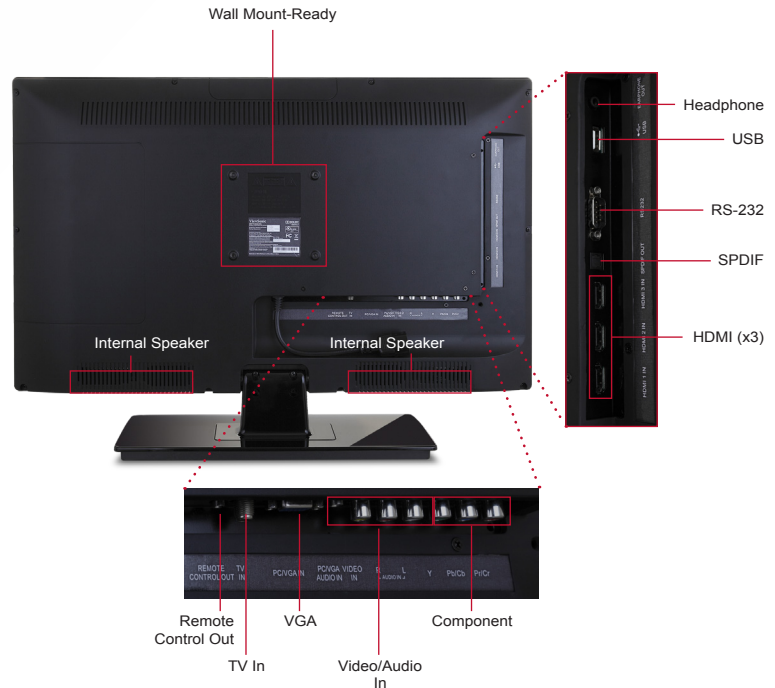

27" Full HD LED Premium Display

VT2756-L

Applications

- Hospitality / Entertainment display
- Business / Educational display – boardroom and classroom
- Digital signage – small to mid-size business
- Medical office and waiting room entertainment displays
- Hotel guest room entertainment
- Sports bar and restaurant entertainment displays

Versatile Input Connectivity

VGA, YPbPr, and USB inputs provide extreme flexibility, while 3 HDMI ports allow connection to HD set-top-boxes, media players, and Blu-ray players.

Specifications