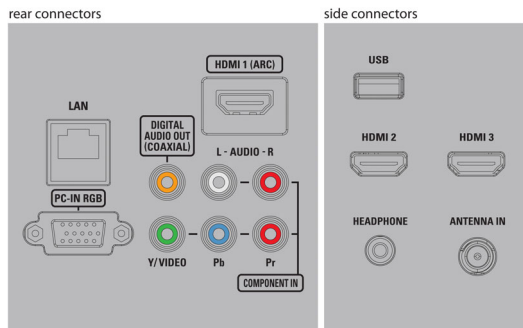

Tuner/Reception/Transmission

- Aerial Input: 75 ohm F-type
- TV system: ATSC, NTSC
- Video Playback: NTSC
- Tuner bands: UHF, VHF

Connectivity

- AV 1: CVBS/YPbPr, Shared audio L/R in
- HDMI 1: HDMI, Shared audio L/R in
- HDMI 2: HDMI, Shared audio L/R in
- HDMI 3: HDMI, Shared audio L/R in
- EasyLink (HDMI-CEC): One touch play, Power status, System info (menu language), System audio control, System standby, Remote control pass-through
- Audio Output - Digital: Coaxial (cinch)
- Other connections: Ethernet, PC-In VGA, Wi-Fi(built-in), Headphone out
- USB: USB

Power

- Mains power: 120V/60Hz
- Power consumption: 145 W
- Standby power consumption: < 0.5 W
- Ambient temperature: 5°C to 40°C (41°F to 104°F)

Dimensions

- Set dimensions in inch (W x H x D): 43.8 x 26.1 x 4.3 inch
- Set dimensions with stand in inch (W x H x D): 43.8 x 28.2 x 10.5 inch
- Product weight (lb): 26.02 lb
- Product weight (+stand) (lb): 29.99 lb
- Box dimensions in inch (W x H x D): 51.9 x 31.0 x 8.2 inch
- Weight incl. Packaging (lb): 39.91 lb
- VESA wall mount compatible: 300 x 300 mm

Accessories

- Included accessories: Table top stand, Quick start guide, User Manual, Remote Control, Batteries for remote control

Issue date 2014-07-15

Version: 2.1.1

12 NC: 8670 001 12437
UPC: 6 09585 24159 6