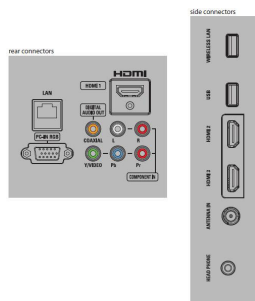

Tuner/Reception/Transmission

- Aerial Input: 75 ohm F-type
- TV system: ATSC, NTSC
- Video Playback: NTSC
- Tuner bands: UHF, VHF

Connectivity

- AV 1: CVBS in, Shared audio L/R in
- AV 2: YPbPr, Shared audio L/R in
- HDMI 1: HDMI, Shared audio L/R in
- HDMI 2: HDMI, Shared audio L/R in
- HDMI 3: HDMI, Shared audio L/R in
- EasyLink (HDMI-CEC): One touch play, Power status, System info (menu language), System audio control, System standby, Remote control pass-through
- Audio Output - Digital: Coaxial (cinch)
- Other connections: Headphone out, Ethernet, PC-In VGA, Shared audio L/R in
- USB: USB

Power

- Mains power: 120V/60Hz
- Standby power consumption: < 0.5W
- Power consumption: 238 W
- Ambient temperature: 5°C to 40°C (41°F to 104°F)

Dimensions

- Set dimensions in inch (W x H x D): 46.3 x 28.11 x 4.53 inch
- Set dimensions with stand in inch (W x H x D): 46.3 x 30.31 x 10.63 inch
- Box dimensions in inch (W x H x D): 56.14 x 32.13 x 8.94 inch
- Product weight (lb): 44.53
- Product weight (+stand) (lb): 47.62 lb
- Weight incl. Packaging (lb): 58.20 lb
- VESA wall mount compatible: 400 x 400 mm

Accessories

- Included accessories: Table top stand, Quick start guide, User Manual, Registration card, Remote Control, Batteries for remote control, Cable management, USB Wireless LAN adapter, Power cord

Issue date 2012-06-04

Version: 4.1.2

12 NC: 8670 000 87437
UPC: 6 09585 22352 3

© 2012 Koninklijke Philips Electronics N.V.
All Rights reserved.

Specifications are subject to change without notice.
Trademarks are the property of Koninklijke Philips Electronics N.V. or their respective owners.

www.philips.com