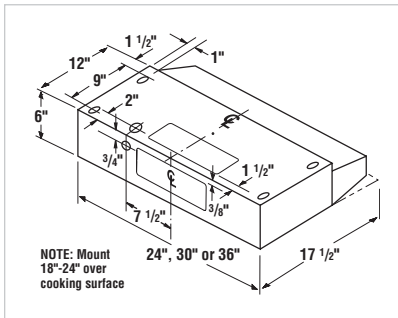

SIZE SELECTION		KENMORE	
24"		22-5094X	
30"		22-5104X	
VENTING		CONVERTIBLE	
Vertical CFM (Rectangular / Round)		160	
Horizontal CFM		160	
Rectangular (Inches)		3 1/4 x 10	
Vertical Sones (Vented)		6.5	
Horizontal Sones (Vented)		6.5	
GENERAL FEATURES			
Fan Type		Single	
Control Type		Rocker	
Speeds		2	
Work Light††		75W	
Amps		2.0	
Volts		110 – 120	
Shipping Weight (Approx. Lbs.)		24"-12 / 30"-12	
ACCESSORIES			
Aluminum Grease Filter		Included	
Recirculation Filter*	24"	22-233-50183	
	30"	22-233-50183	
Replacement Grease Filters† (Pack of 2)**	24"	22-233-97006931	
	30"	22-233-97006931	
Damper Kit***	Rectangular	22-233-59102	
Range Hood Power Cord†		22-233-50300	
	White / Almond	22-233-58128	
	Stainless Steel	22-233-58129	
	Black / Bisque	22-233-58120	
Wall Cap - 3 1/4" x 10", Black†		22-233-59391	
Wall Cap - 6" Round, Aluminum†		22-233-59691	
Roof Cap - 3 1/4" x 10" or up to 8" Round, Black†		22-233-59091	
Duct Transition - 3 1/4" x 10" to 6" Round		22-233-59581	
WARRANTY			
1 Year Limited Warranty – Entire Appliance		Parts & Labor	

TYPE	CFM	24"	30"	WHITE	STAINLESS	BISQUE	BLACK
Convertible Hoods	160	•		22-50941		22-50944	
(Vented 3 1/4" x 10" Rectangular or Ventless)	160		•	22-51041	22-51040		22-51049

RANGE HOOD ACCESSORIES

24" High Wall Backsplash:	30-Inch	30-Inch
White/Almond	22-58128	22-58138
Stainless Steel	22-58129	22-58139
Black/Bisque	22-58120	22-58130

- Caps: 22-59691 – Wall Cap – 6" (Round) – Aluminum
- 22-59391 – Wall Cap – 3 1/4" x 10" – Black
- 22-59091 – Roof Cap – 3 1/4" x 10" or up to 8" Round – Black

Duct Transition: 22-59581 – 3 1/4" x 10" to 6" Round