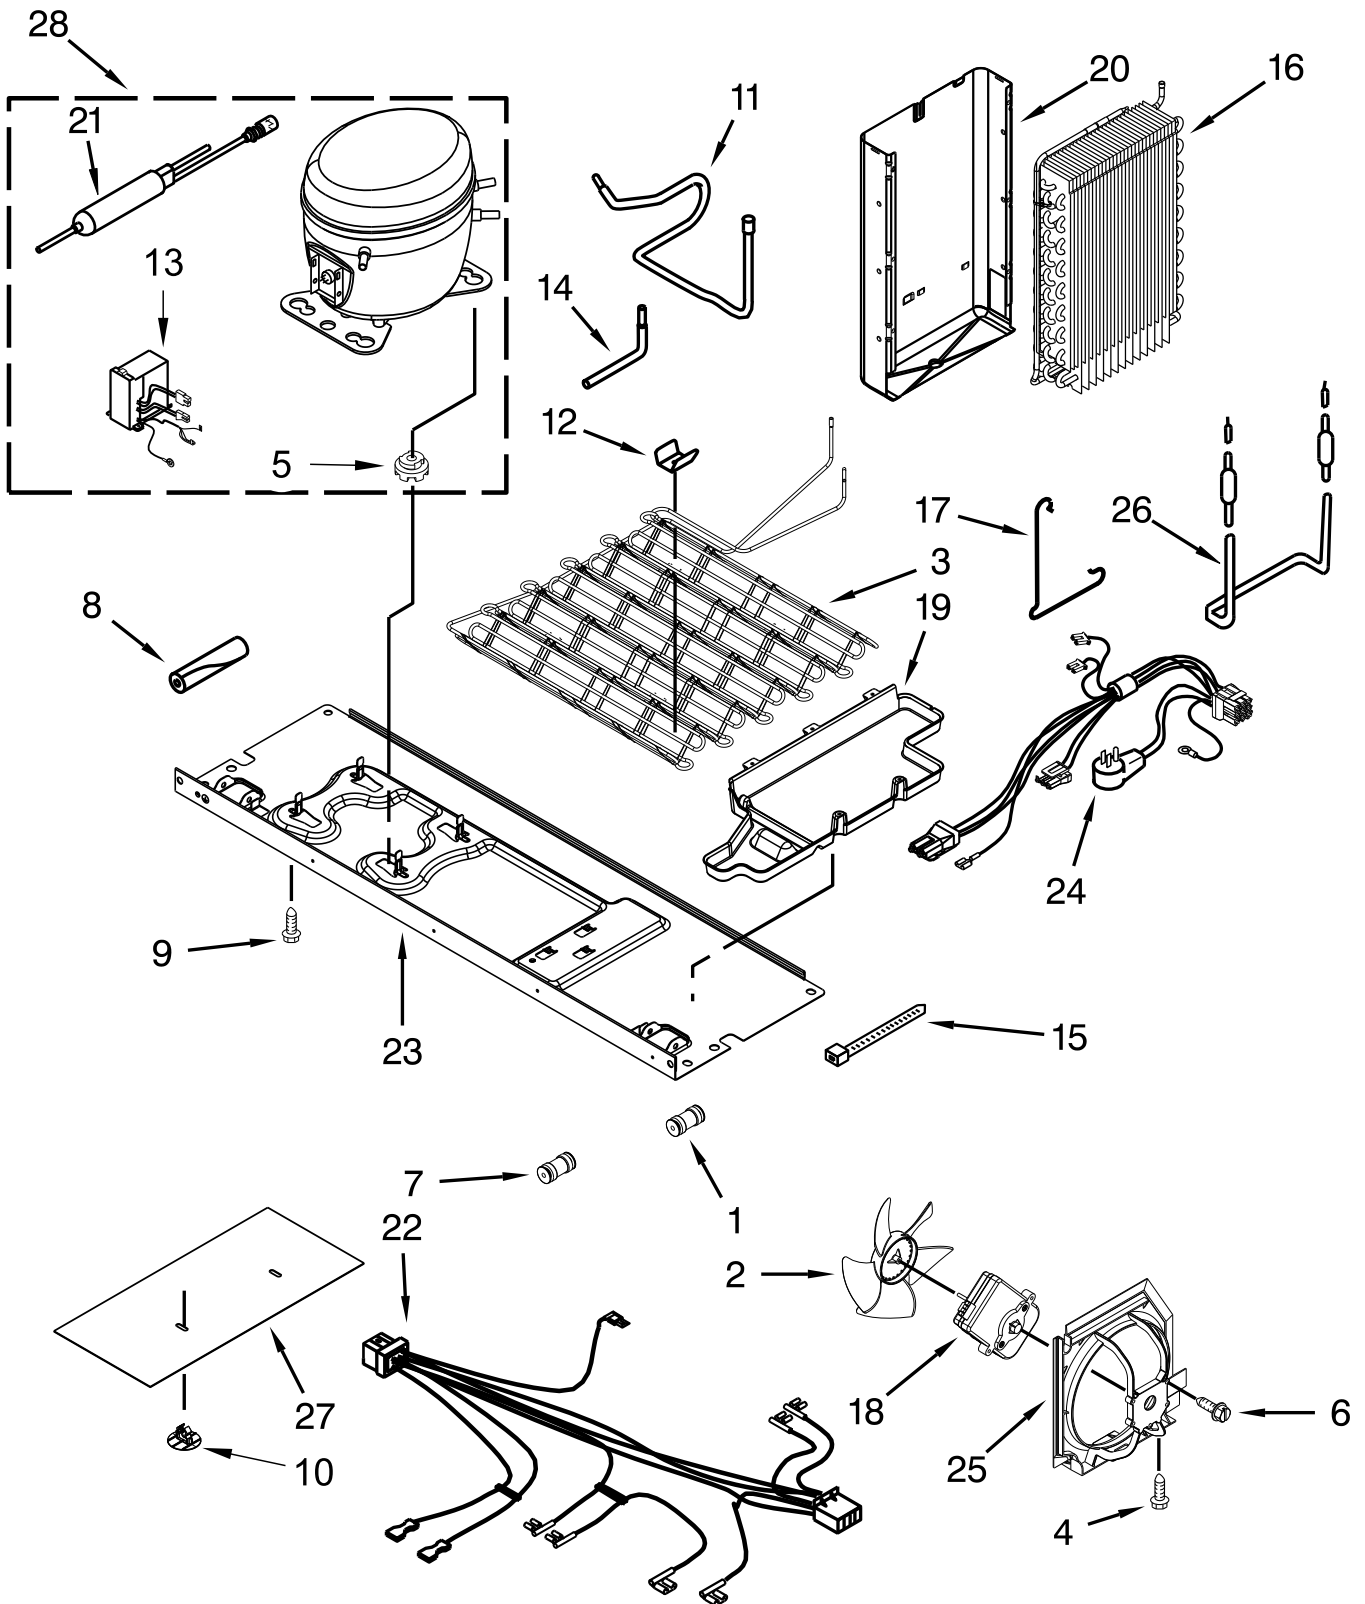

UNIT PARTS

UNIT PARTS

<u>Illus.</u> <u>No.</u>	<u>Part No.</u>	<u>Description</u>	<u>Illus.</u> <u>No.</u>	<u>Part No.</u>	<u>Description</u>	<u>Illus.</u> <u>No.</u>	<u>Part No.</u>	<u>Description</u>
1	W10271541	Connector, Union	12	W10248621	Clip, Condenser	22	W10679948	Assembly, Unit Wire
2	2225834	Blade, Fan	13	W10710090	Assembly, Inverter Box	23	W10680691	Baseplate
3	W10276899	Condenser	14	2325479	Tube, Process	24	W10242407	Cord, Power
4	W10142255	Screw	15	2205813	Tie, Wire	25	W10251467	Baffle, Air
5	2183042	Grommet	16	W10239732	Evaporator	26	W10495968	Heater, Defrost
6	W10171469	Screw	17	2161324	Clip, Defrost Heater	27	W10278140	Cover, Condenser (Bottom)
7	W10277958	Connector, Water	18	W10527155	Motor, Condenser Fan	28	W10653004	Compressor
8	W10303521	Sleeve	19	W10703218	Tray, Evaporator			REFRIGERANT CHARGE
9	W10142287	Bolt	20	W10260424	Heat Shield			5.3 oz. (R-134A)
10	W10815861	Clip, Bottom Cover	21	W10771114	Drier			
11	W10219381	Tube, Suction