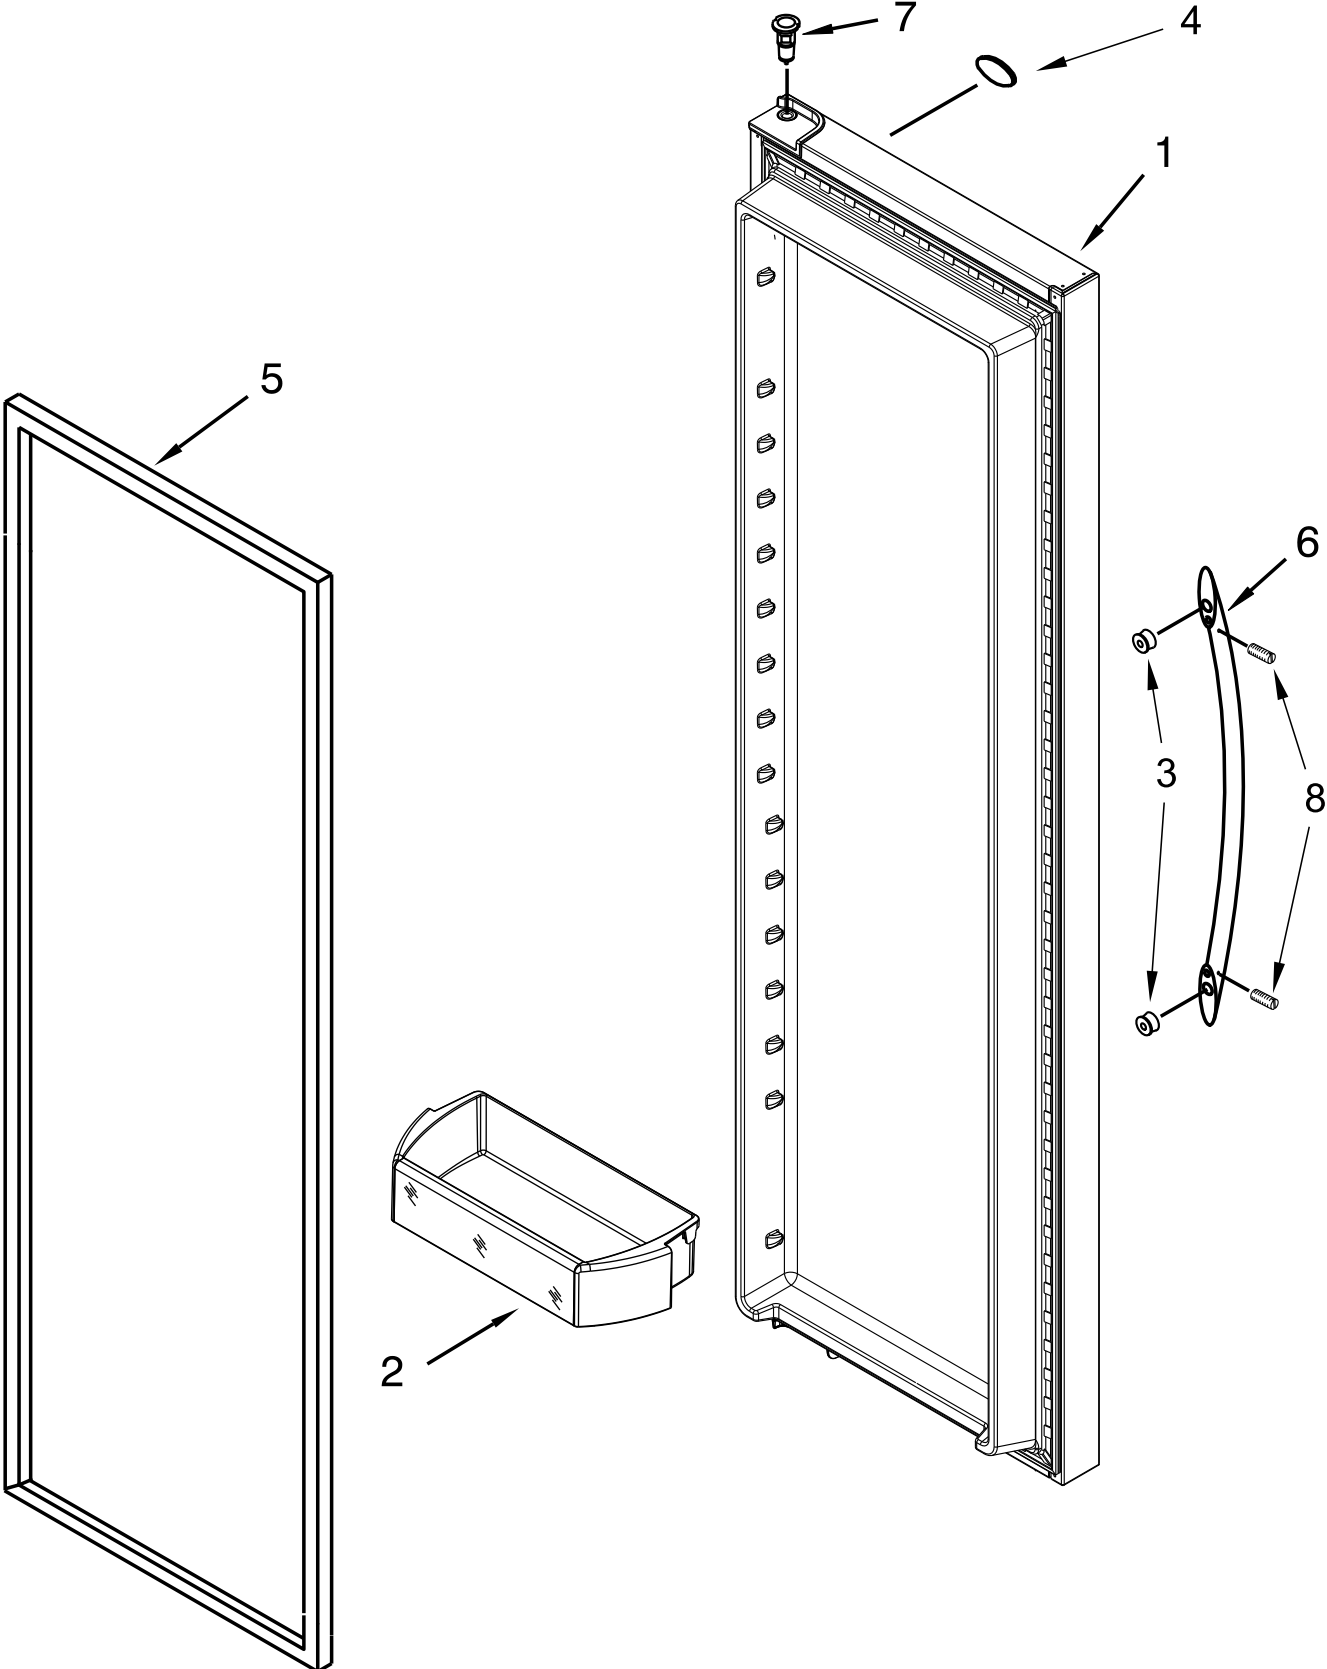

MOTOR AND ICE CONTAINER PARTS

<u>Illus.</u> <u>No.</u>	<u>Part No.</u>	<u>Description</u>	<u>Illus.</u> <u>No.</u>	<u>Part No.</u>	<u>Description</u>	<u>Illus.</u> <u>No.</u>	<u>Part No.</u>	<u>Description</u>
1	W10774957	Ice Container (Complete)	7	2198628	Seal	14	W10765378	Assembly, Motor Box
2	W10693542	Assembly, Latch	8	W10291905	Gasket	15	W10646076	Assembly, Wire Jumper Switch
3	2220458	Coupling, Bottom	9	2212370	Washer			
4	W10258544	Shaft, Drive	10	W10225313	Motor, Dispenser			
5	W10754509	Spring, Coupling	11	W10669473	Cover, Container			
6	W10293211	Assembly, Mounting Plate	12	W10798411	Assembly, Ice Maker			
			13	W10166854	Gasket			

REFRIGERATOR DOOR PARTS