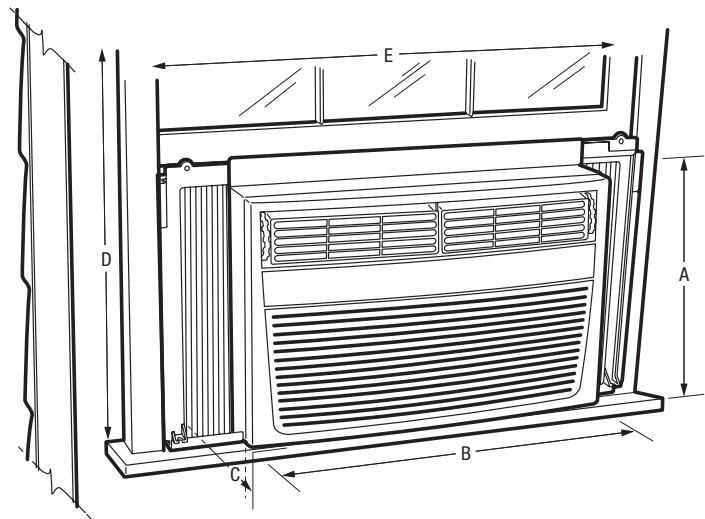

A - Height	12-3/4"
B - Width	18-19/32"
C - Depth	15-23/32"

WINDOW DIMENSIONS

D - Height (Min.)	13-1/4"
E - Width (Min./Max.)	22" / 36"

Note: For planning purposes only. Always consult local and national electric, gas and plumbing codes. Refer to Product Installation Guide for detailed installation instructions on the web at frigidaire.com.