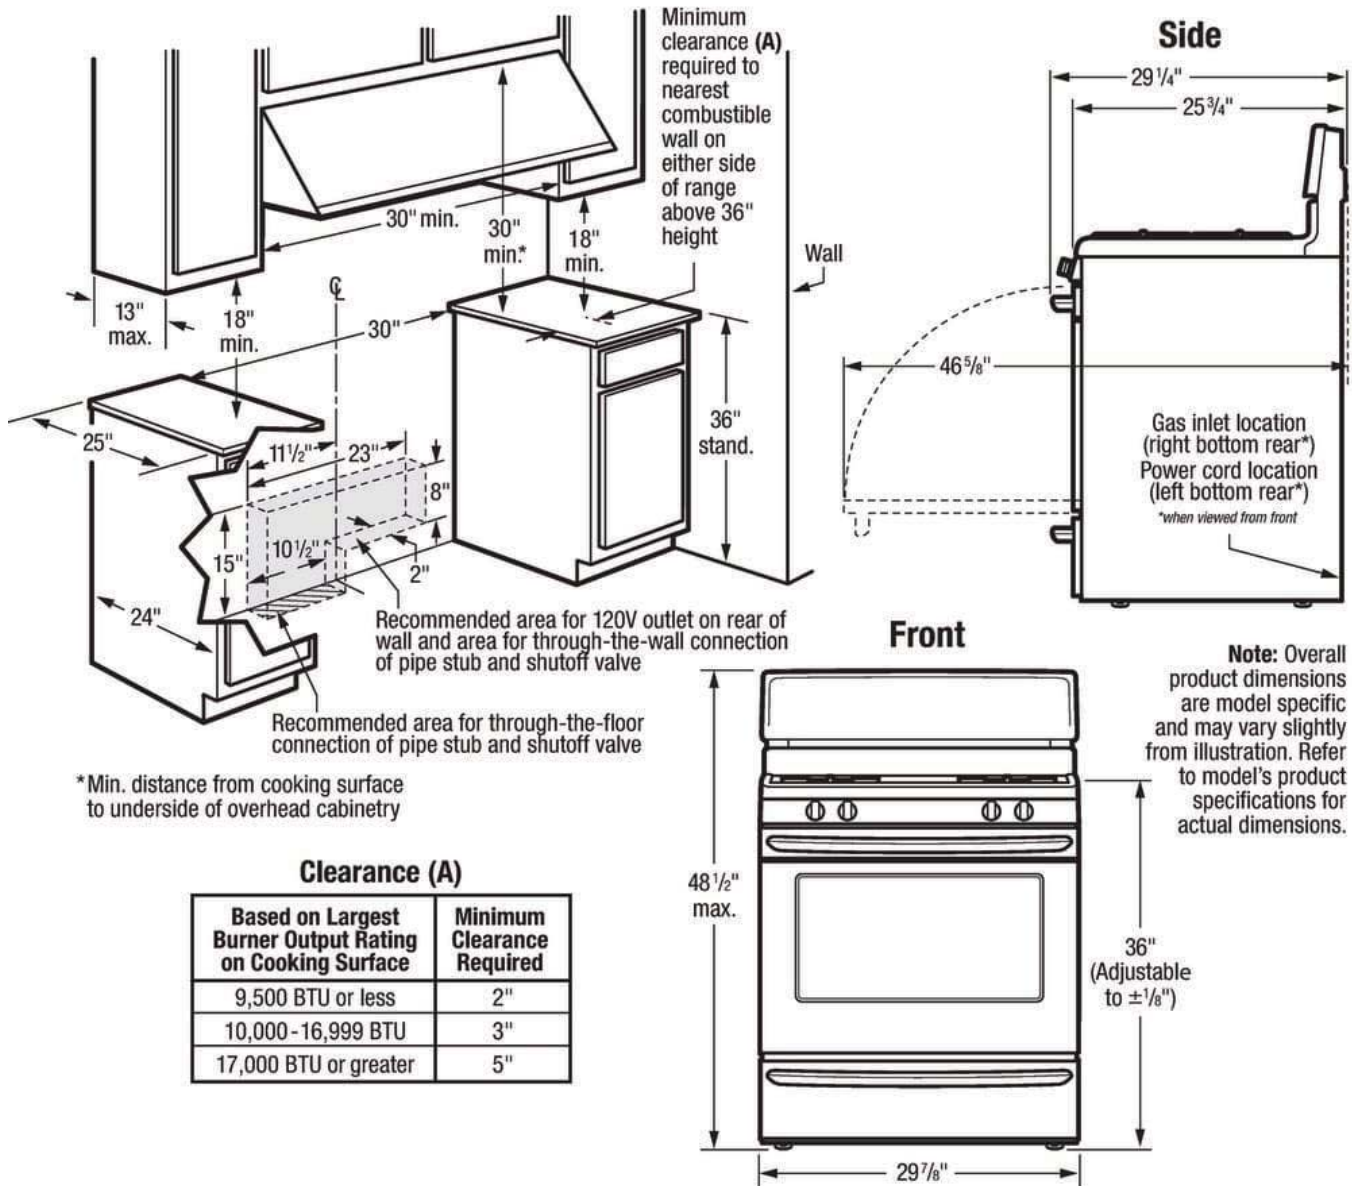

FCRG3015AB
FCRG3015AW

Gas Ranges

Available Colors : Black, White

30" Gas Range

Version : 08/19

Installation Drawing

Clearance (A)

Based on Largest Burner Output Rating on Cooking Surface	Minimum Clearance Required
9,500 BTU or less	2"
10,000 - 16,999 BTU	3"
17,000 BTU or greater	5"

Note: Overall product dimensions are model specific and may vary slightly from illustration. Refer to model's product specifications for actual dimensions.