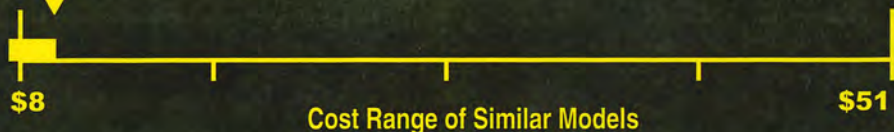

U.S. Government

Federal law prohibits removal of this label before consumer purchase.

ENERGYGUIDE

CLOTHES WASHER
Capacity Class: STANDARD

ELECTROLUX
Model(s): ELFW7437AW

Capacity (tub volume): 4.5 cubic feet

Compare **ONLY** to other labels with yellow numbers.

Labels with yellow numbers are based on the same test procedures

Estimated Yearly Energy Cost

(when used with an electric water heater)

\$10

85

kWh

Estimated Yearly Electricity Use

\$8

Estimated Yearly Energy Cost
(when used with a natural gas water heater)

- Your cost will depend on your utility rates and use.
- Cost range based only on STANDARD capacity models.
- Estimated energy cost based on six wash loads a week and a national average electricity cost of 12 cents per kWh and natural gas cost of \$ 1.09 per therm.