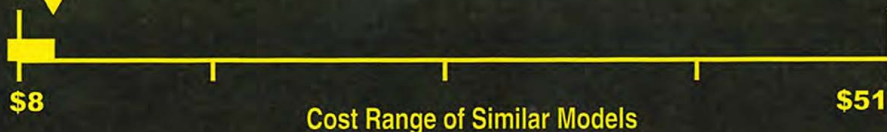

U.S. Government

Federal law prohibits removal of this label before consumer purchase.

ENERGYGUIDE

CLOTHES WASHER
Capacity Class: STANDARD

ELECTROLUX
Model(s): ELFW7637AT
ELFW7637AW
Capacity (tub volume): 4.5 cubic feet

Compare **ONLY** to other labels with yellow numbers.

Labels with yellow numbers are based on the same test procedures

Estimated Yearly Energy Cost

(when used with an electric water heater)

\$10

85

kWh

Estimated Yearly Electricity Use