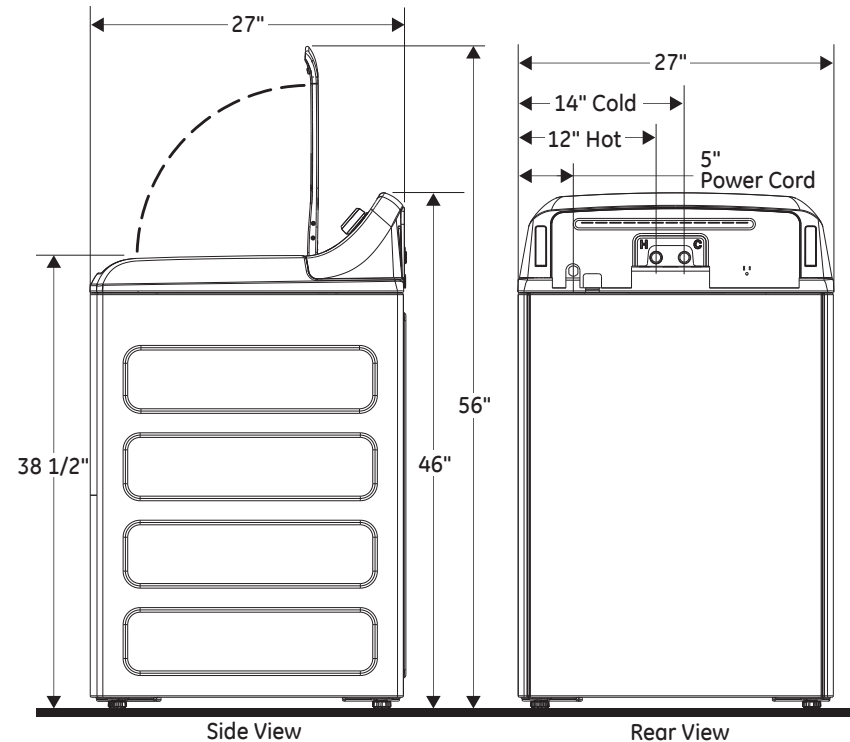

GTW680BSJ/BPL

GE® Series 4.6 DOE Cu. Ft. Stainless Steel Capacity Washer

DIMENSIONS AND INSTALLATION INFORMATION (IN INCHES)

CIRCUIT REQUIREMENTS: An individual, properly-grounded branch circuit, with a three-prong grounding-type receptacle, protected by a 15 or 20 amp circuit breaker or a time-delay fuse, is required.

ELECTRICAL RATING: 120V, 60Hz, 10A

NOTE: Washer wall outlet must be located within 36" of service code entry. Wall outlet must not be located behind dryer.

INSTALLATION INFORMATION: Before installing, consult installation instructions packed with product for current dimensional data.

For answers to your Monogram, GE Café™ Series, GE Profile™ Series or GE Appliances product questions, visit our website at geappliances.com or call GE Answer Center® Service, 800.626.2000.

Specification Revised 3/17