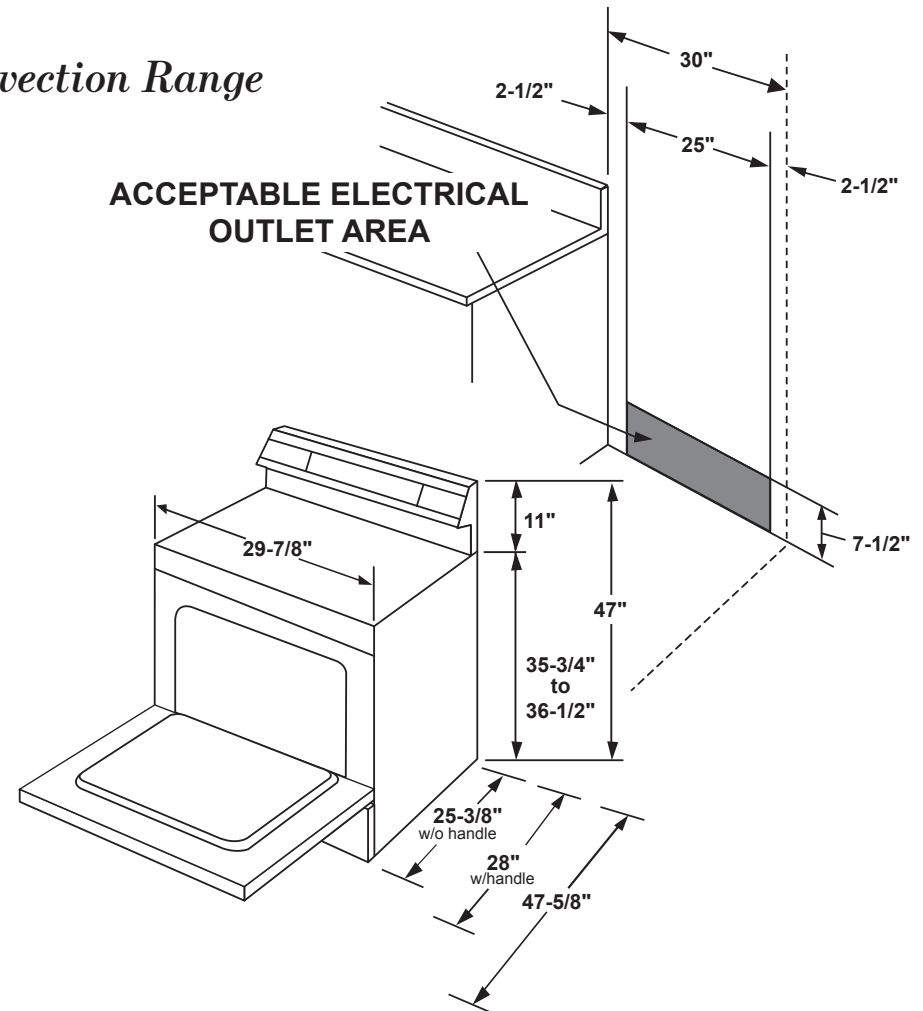

PB911DJ/EJ/TJ/BJ

GE Profile™ Series 30" Free-Standing Electric Convection Range

DIMENSIONS AND INSTALLATION INFORMATION (IN INCHES)

RECEPTACLE LOCATIONS

Locally approved flexible service cord or conduit must be used because terminals are not accessible after range installation. See shaded area in drawing for location of electrical outlet box. Recommended outlet locations allow range to be installed directly against wall.

NOTE: This appliance has been approved for 0" spacing to adjacent surfaces above the cooktop. However, a 6" minimum spacing to surfaces less than 15" above the cooktop and adjacent cabinet is recommended to reduce exposure to steam, grease splatter and heat.

INSTALLATION INFORMATION: Before installing, consult installation instructions for current dimensional data and additional requirements.

KW Rating	
240V	13.4
208V	10.1
Breaker Size	
240V	40 Amps¹
208V	40 Amps¹

¹**NOTE:** Check local codes for required breaker size.

For answers to your Monogram, GE Café™ Series, GE Profile™ Series or GE Appliances product questions, visit our website at geappliances.com or call GE Answer Center® Service, 800.626.2000.