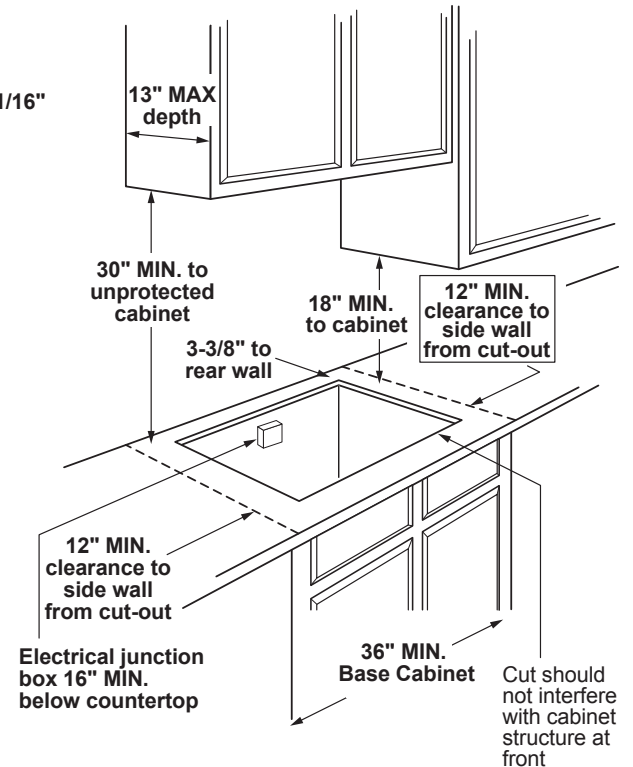

ELECTRICAL RATING: 120V, 60Hz, 5A

INSTALLATION WITH SINGLE WALL OVEN INFORMATION:

30" Gas Cooktops are approved for use over select GE 27" and 30" Wall Ovens and Warming Drawers. 30" and 36" Gas cooktops are approved for use over select 30" Wall Ovens and Warming Drawers. Refer to cooktop and wall oven/warming drawer installation instructions packed with product for current dimensional data.

INSTALLATION INFORMATION: Before installing, consult installation instructions, packed with product, for current dimensional data.

Gas Connection

Dimension and installation information are shown in inches.
*Allow 5-3/4" depth at rear for electrical and gas connections