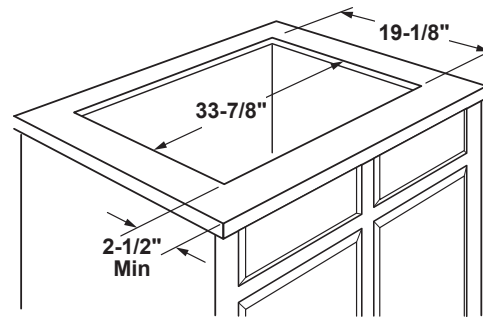

PGP7036DL/SL

GE Profile™ Series 36" Built-In Gas Cooktop

DIMENSIONS AND INSTALLATION INFORMATION

AGA REQUIREMENT: All gas cooktop models require 7/16" free area below cooktop height to combustible material. Requires 18" minimum from countertop to adjacent overhead cabinets.

NOTE: If installing with a GE Profile™ Telescopic Downdraft System, consult both cooktop and downdraft installation instructions packed with product before installing. Cooktop gas/electric supply may need to be re-routed to install downdraft.

ELECTRICAL RATING: 120V, 60Hz, 5A

INSTALLATION WITH SINGLE WALL OVEN INFORMATION:

30" Gas Cooktops are approved for use over select GE 27" and 30" Wall Ovens and Warming Drawers. 30" and 36" Gas cooktops are approved for use over select 30" Wall Ovens and Warming Drawers. Refer to cooktop and wall oven/warming drawer installation instructions packed with product for current dimensional data.

INSTALLATION INFORMATION: Before installing, consult installation instructions, packed with product, for current dimensional data.

Gas Connection