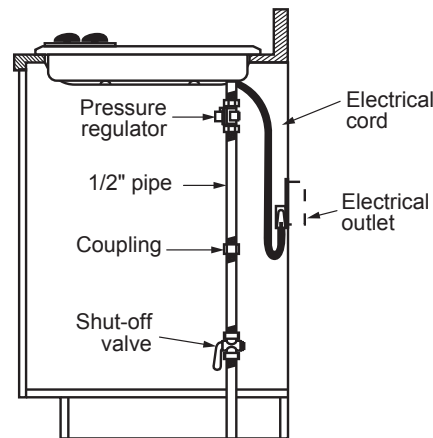

NOTE: If installing with a GE Profile™ Telescopic Downdraft System, consult both cooktop and downdraft installation instructions packed with product before installing. Cooktop gas/electric supply may need to be re-routed to install downdraft.

ELECTRICAL RATING: 120V, 60Hz, 5A

INSTALLATION WITH SINGLE WALL OVEN INFORMATION:

30" Gas Cooktops are approved for use over select GE 27" and 30" Wall Ovens and Warming Drawers. 30" and 36" Gas cooktops are approved for use over select 30" Wall Ovens and Warming Drawers. Refer to cooktop and wall oven/warming drawer installation instructions packed with product for current dimensional data.

INSTALLATION INFORMATION: Before installing, consult installation instructions, packed with product, for current dimensional data.

Gas Connection

Dimension and installation information are shown in inches.
*Allow 5-3/4" depth at rear for electrical and gas connections