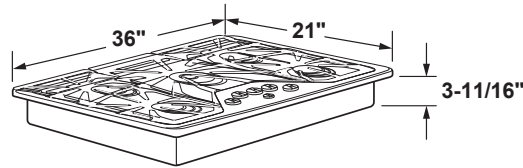

PGP7036DL/SL

GE Profile™ Series 36" Built-In Gas Cooktop

DIMENSIONS AND INSTALLATION INFORMATION

AGA REQUIREMENT: All gas cooktop models require 7/16" free area below cooktop height to combustible material. Requires 18" minimum from countertop to adjacent overhead cabinets.

NOTE: If installing with a GE Profile™ Telescopic Downdraft System, consult both cooktop and downdraft installation instructions packed with product before installing. Cooktop gas/electric supply may need to be re-routed to install downdraft.

ELECTRICAL RATING: 120V, 60Hz, 5A

INSTALLATION WITH SINGLE WALL OVEN INFORMATION:

30" Gas Cooktops are approved for use over select GE 27" and 30" Wall Ovens and Warming Drawers. 30" and 36" Gas cooktops are approved for use over select 30" Wall Ovens and Warming Drawers. Refer to cooktop and wall oven/warming drawer installation instructions packed with product for current dimensional data.

INSTALLATION INFORMATION: Before installing, consult installation instructions, packed with product, for current dimensional data.

Gas Connection