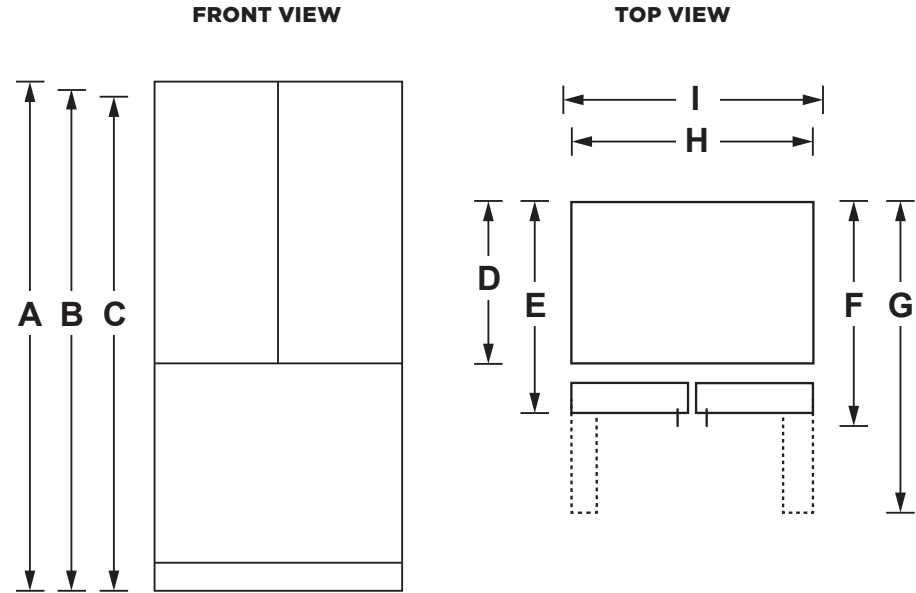

## GE® ENERGY STAR® 17.5 Cu. Ft. Counter-Depth French-Door Refrigerator

### DIMENSIONS AND INSTALLATION INFORMATION (IN INCHES)

OVERALL DIMENSIONS	Height to top of door (in.) <b>A</b>	69-7/8
	Height to top of hinge (in.) <b>B</b>	69-3/4
	Height to top of case (in.) <b>C</b>	68-5/8
	Case depth without door (in.) <b>D</b>	24-1/8
	Case depth less door handle (in.) <b>E</b>	29
	Case depth with door handle (in.) <b>F</b>	31
	Depth with fresh food door open 90° (in.) <b>G</b>	42
	Width (in.) <b>H</b>	32-3/4
	Width with door open 90° with door handle (in.) <b>I</b>	40-1/2
AIR CLEARANCES	Each side (in.)	1/8
	Top (in.)	1
	Back (in.)	2

### FEATURES AND BENEFITS

Counter-depth design – Offers a built-in look by fitting nearly flush with surrounding cabinetry 33" wide

Tall, external ice and water dispenser with temperature display – Makes and stores ice on the door, saving space