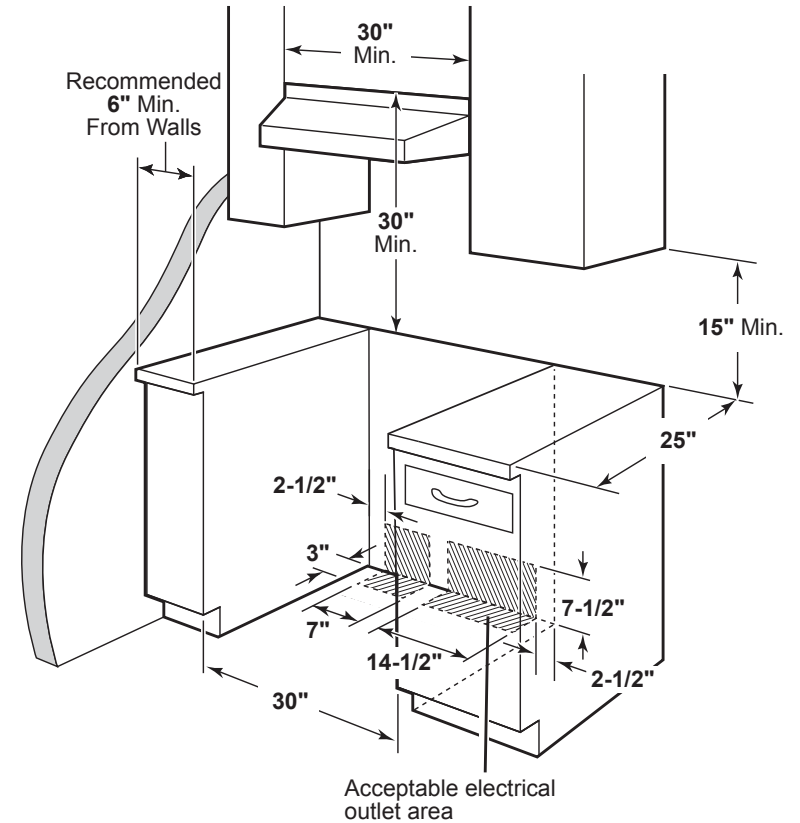

JS760BL/DL/EL/SL

GE® 30" Slide-In Electric Convection Range

DIMENSIONS AND INSTALLATION INFORMATION (IN INCHES)

RECEPTACLE LOCATIONS: Locally approved flexible service cord or conduit must be used because terminals are not accessible after range installation. See shaded area in drawing for location of electrical outlet box. Recommended outlet locations allow range to be installed directly against rear wall.

NOTE: This appliance has been approved for 0" spacing to adjacent surfaces above the cooktop. However, a 6" minimum spacing to surfaces less than 15" above the cooktop and adjacent cabinet is recommended to reduce exposure to steam, grease splatter and heat.

INSTALLATION INFORMATION: Before installing, consult installation instructions for current dimensional data and additional requirements

KW RATING	
240V	13.6
208V	10.2
BREAKER SIZE	
240V	40 Amps†
208V	40 Amps†

†NOTE: Check local codes for required breaker size.

For answers to your Monogram, GE Café™ Series, GE Profile™ Series or GE Appliances product questions, visit our website at geappliances.com or call GE Answer Center® Service, 800.626.2000.