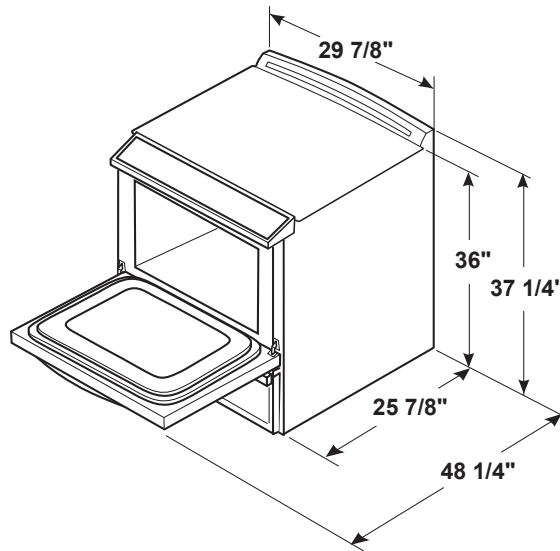

JS760BL/DL/EL/SL

GE® 30" Slide-In Electric Convection Range

DIMENSIONS AND INSTALLATION INFORMATION (IN INCHES)

RECEPTACLE LOCATIONS: Locally approved flexible service cord or conduit must be used because terminals are not accessible after range installation. See shaded area in drawing for location of electrical outlet box. Recommended outlet locations allow range to be installed directly against rear wall.

NOTE: This appliance has been approved for 0" spacing to adjacent surfaces above the cooktop. However, a 6" minimum spacing to surfaces less than 15" above the cooktop and adjacent cabinet is recommended to reduce exposure to steam, grease splatter and heat.

INSTALLATION INFORMATION: Before installing, consult installation instructions for current dimensional data and additional requirements

KW RATING	
240V	13.6
208V	10.2
BREAKER SIZE	
240V	40 Amps†
208V	40 Amps†

†NOTE: Check local codes for required breaker size.

For answers to your Monogram, GE Café™ Series, GE Profile™ Series or GE Appliances product questions, visit our website at geappliances.com or call GE Answer Center® Service, 800.626.2000.