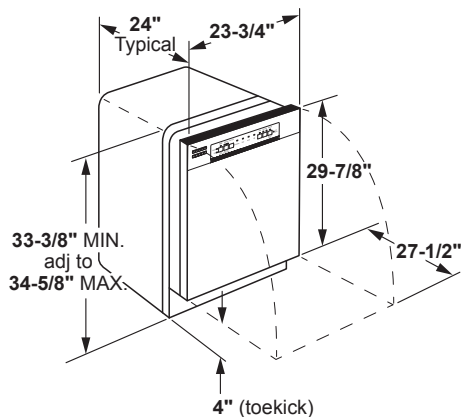

Power Requirements

Electrical Rating	120V, 60Hz, 8.9A

Product Technical Illustration

General Appliance Information

Please read all installation details and instructions before use.

Contact Us

For questions regarding this product please refer to our website at haierappliances.com or call our customer service center at 877-337-3639.