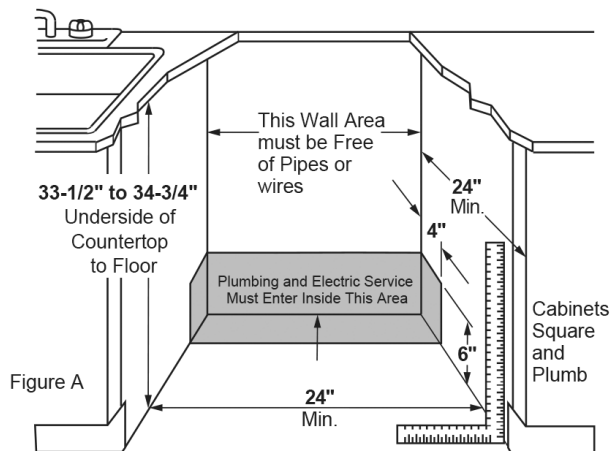

Power Requirements

Electrical Rating	120V, 60Hz, 8.9A

Product Technical Illustration

General Appliance Information

Please read all installation details and instructions before use.

Contact Us

For questions regarding this product please refer to our website at haierappliances.com or call our customer service center at 877-337-3639.