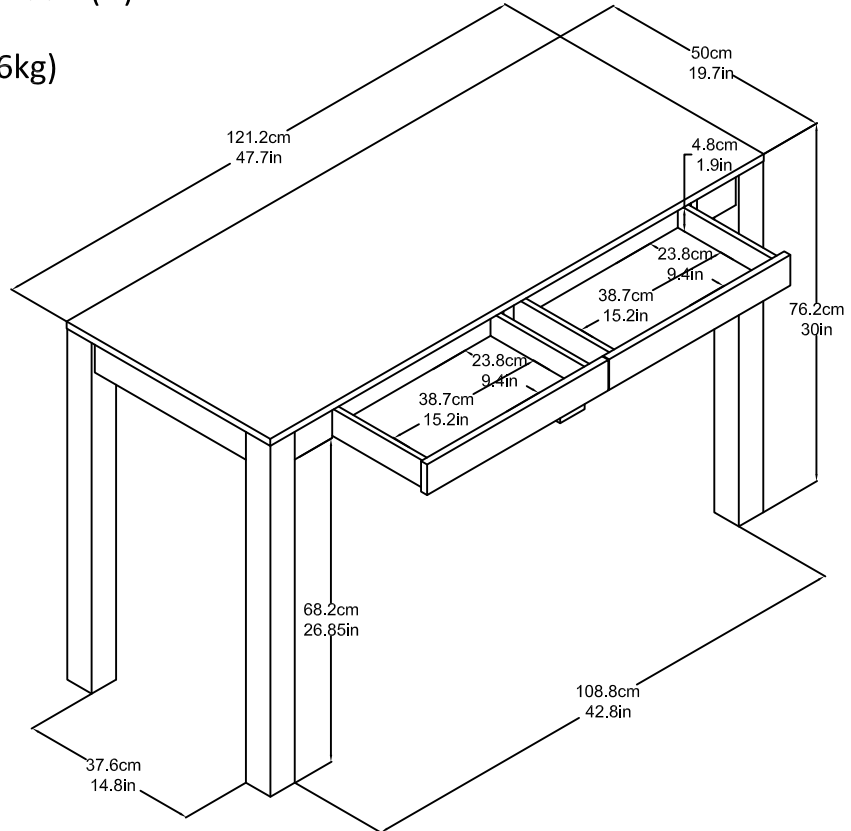

XL Parson Desk

Model Number: 9889196COM

Finish: Red

OVERALL PRODUCT SIZE(in inches)

Desk: 47.7" (W)* 19.7" (D)* 30" (H)

Unit net weight: 34.32lb (15.6kg)

MAXIMUM WEIGHT CAPACITIES