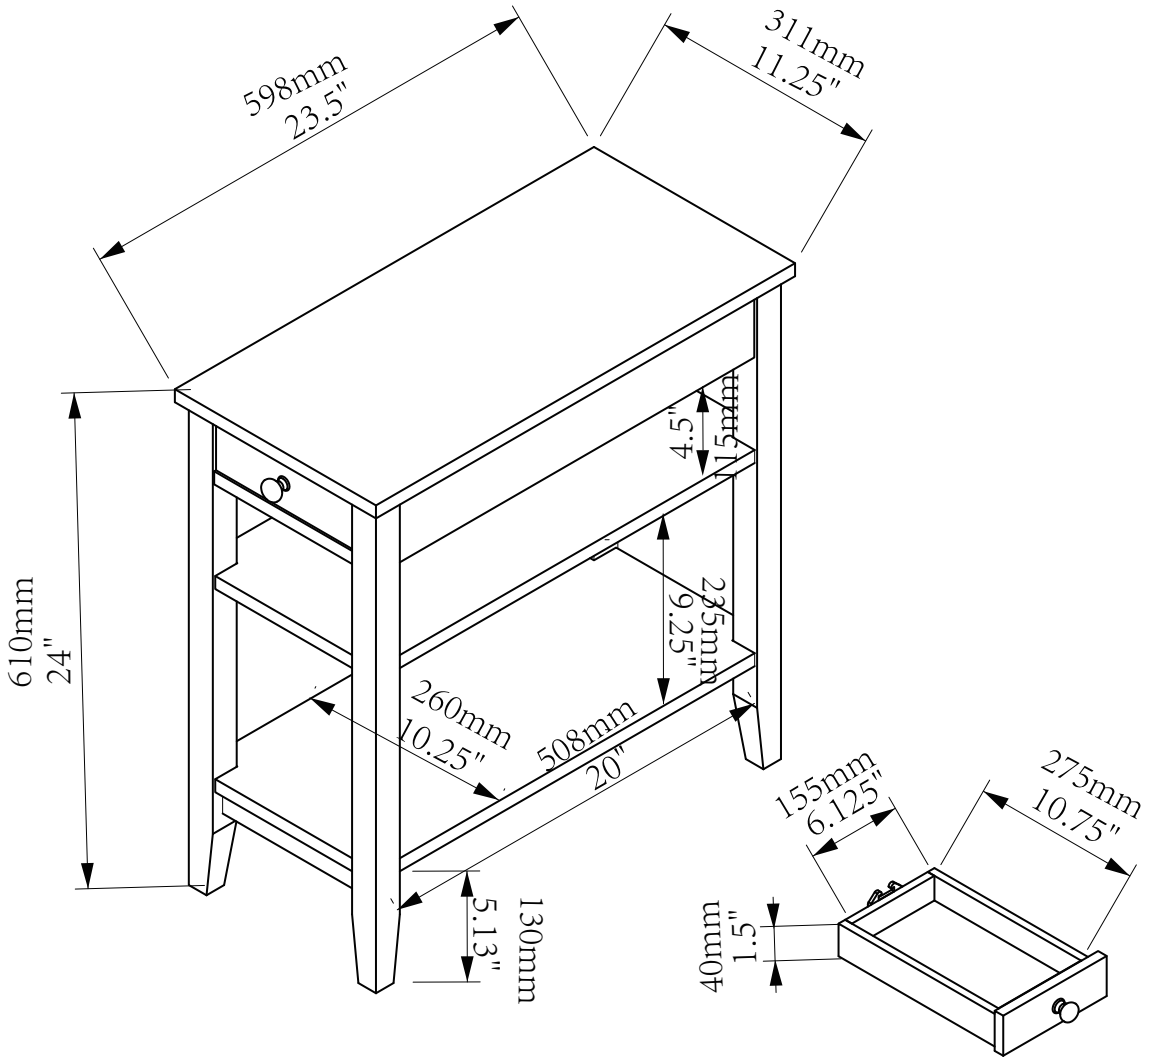

Product size chart

7107159

N.W. 19.18 lbs

Weight Capacity: 132 lbs