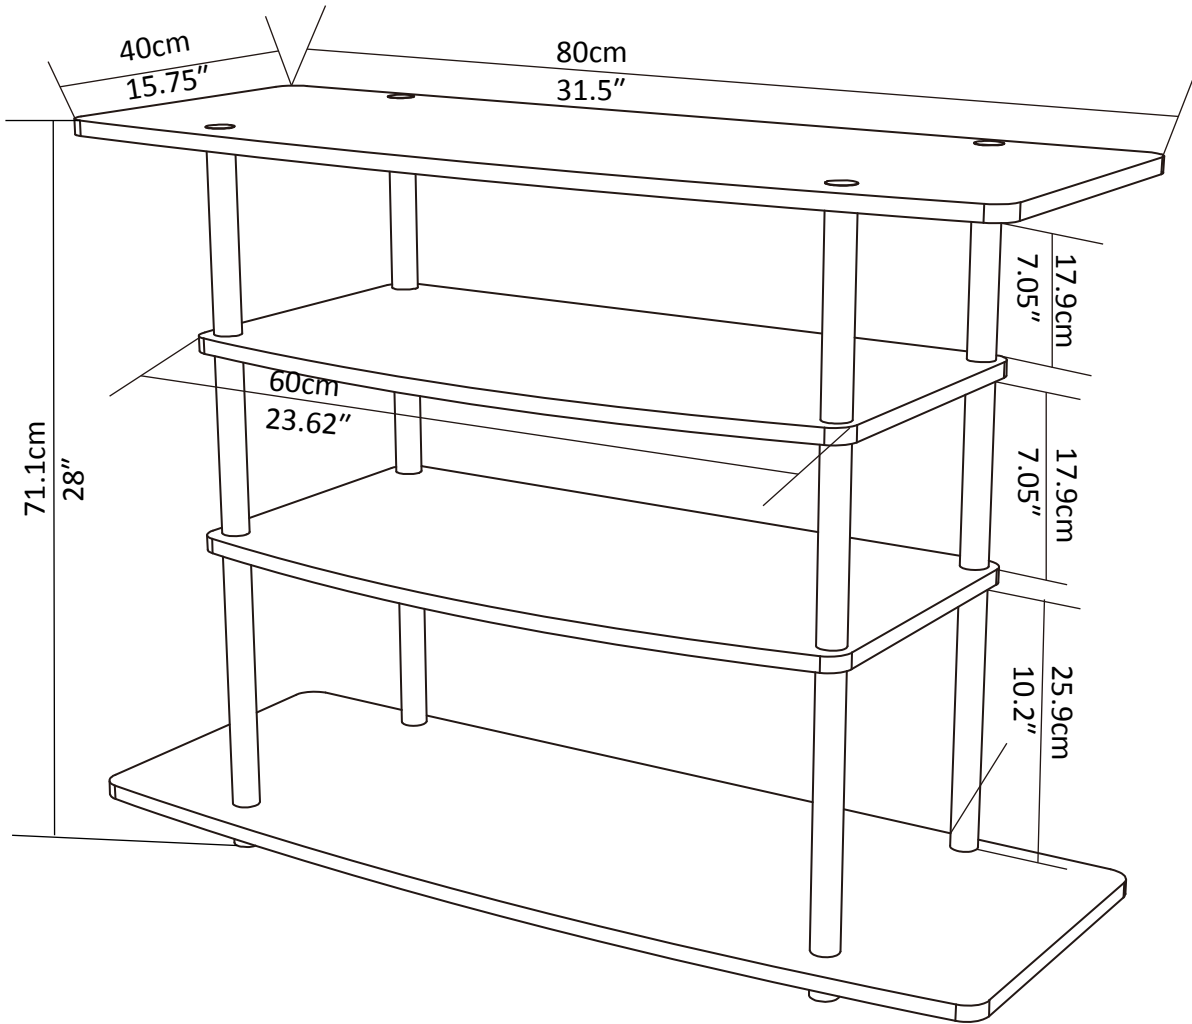

Product size chart

141020

N.W: 27.36 lbs

Weight Capacity : 85 lbs