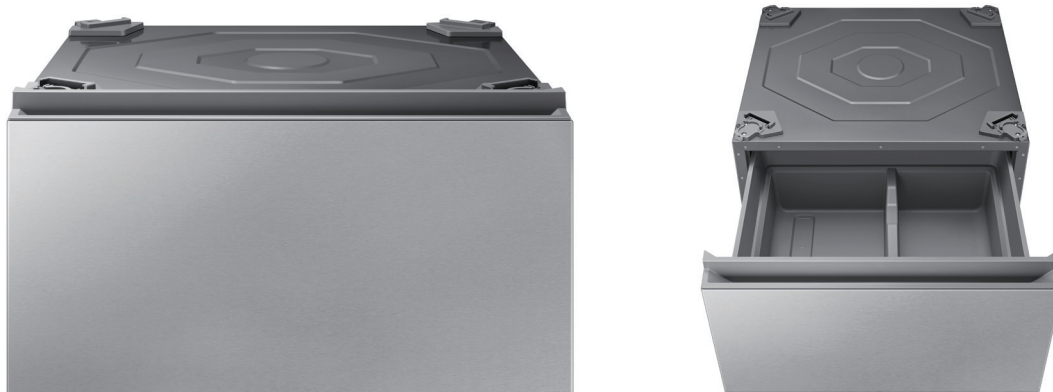

WE502N

SAMSUNG

Bespoke 27" Laundry Pedestal with Storage Drawer

Signature Features:

- Beautiful, flat panel design creates a seamless, integrated look with any Bespoke laundry set.
- Compatible with Samsung Bespoke 27" wide Front Load washers and dryers.
- Elevates your washer and dryer by more than a foot, for easier loading and unloading – no more bending.
- Provides an easily accessible storage drawer for your laundry cleaning supplies.

Available Colors

Silver Steel

Brushed Black

Brushed Navy

Product Dimensions & Weight (WxHxD)

Dimensions: 27" x 15" x 29"

Weight: 45.9 lbs

Shipping Dimensions & Weight (WxHxD)

Dimensions: 30" x 16^{13/16}" x 32^{13/16}"

Weight: 52.7 lbs

Color

Silver Steel

Brushed Black

Brushed Navy

Model

WE502NT