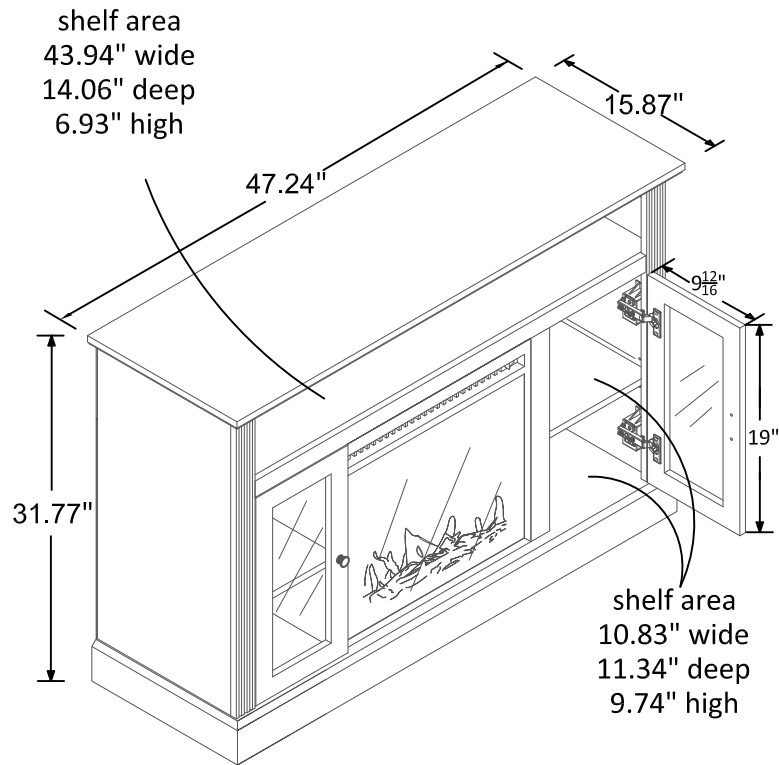

1764196COM - Fireplace TV Stand

Finish: Oak

Wood Breakdown: 81.3%
Total Storage: 5.23 cubic feet

Overall Product Size:
47.24(W)*15.87(D)*31.77(H)
120cm W x 40.3cm D x 80.7cm H

Maximum Weight Capacities
Unit Weight: 94.2 lbs (42.8 kg)