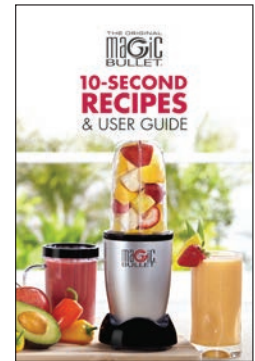

THE ORIGINAL magic BULLET®

OVER
40 MILLION
BULLETS™
SOLD!

DOES ANY JOB IN 10 SECONDS OR LESS!®

THE MAGIC BULLET® HI-SPEED BLENDER/MIXER SYSTEM

The personal, versatile countertop magician that works like magic. With the **MAGIC BULLET®** you can chop, mix, blend, whip, grind, and more — **all in just 10 seconds or less** — for the fastest, tastiest meals ever!

11-PIECE SET INCLUDES:

1 HIGH TORQUE POWER BASE
Common to all attachments.

1 TALL CUP
Use to mix, cook, and store ingredients. Microwave safe.

1 SHORT CUP
Use to mix, cook, and store ingredients. Microwave safe.

MAGIC BULLET®
10 SECOND RECIPES BOOK

1 PARTY MUG +
2 COMFORT LIP RINGS
Blend and serve frozen party drinks and smoothies in the same mug.

1 STAINLESS STEEL CROSS BLADE
Use for chopping, grating, grinding and blending.

1 FLIP-TOP TO-GO LID
Lid fits right onto the cup to conveniently take and enjoy your favorite drinks anywhere.

2 STAY FRESH RE-SEALABLE LIDS
Lids fit right onto the cups and party mug to keep leftovers fresh.