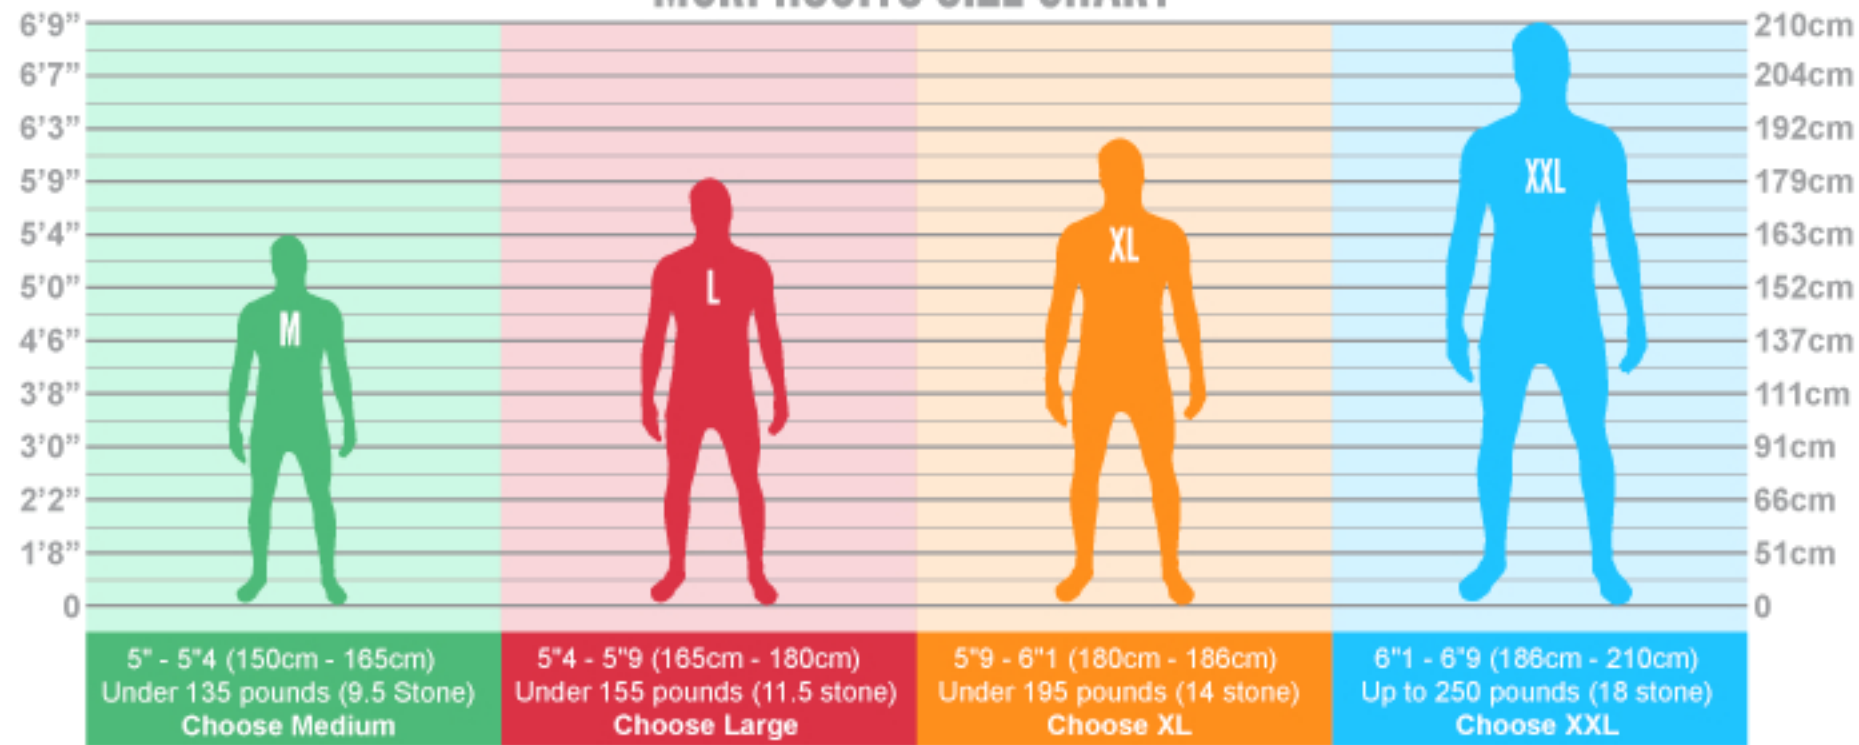

# MORPHSUITS SIZE CHART

\*If you are on a boundary between sizes, go for the larger size!