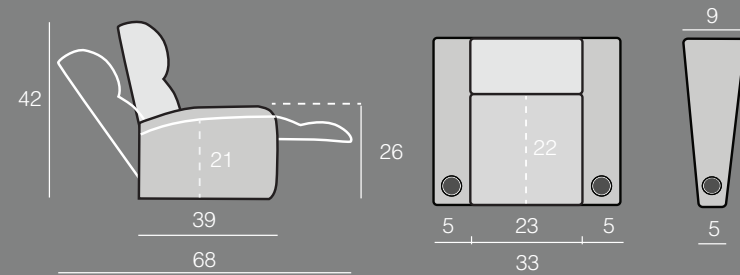

OPTIONAL ACCESSORIES

Removable Armrest

Head & Neck Pillow

SPECIFICATIONS

Two Arm
33 x 39 x 42

Right Arm
28 x 49 x 42

Left Arm
28 x 39 x 42

Left Arm + Right Wedge
33 x 39 x 42

Right Wedge
28 x 39 x 42

Armless
23 x 39 x 42

Most popular layouts shown below. Many other configurations available upon request.

2 Straight
61 x 39 x 42

3 Straight
89 x 39 x 42

4 Straight
117 x 39 x 42

4 Straight W/ Middle Love
112 x 39 x 42

2 Curved
65 x 41 x 42

3 Curved
97 x 43 x 42

4 Curved
129 x 45 x 42

4 Curved W/ Middle Love
120 x 43 x 42

OCTANETM

SEATING

HIGH PERFORMANCE COMFORT

WWW.OCTANESEATING.COM