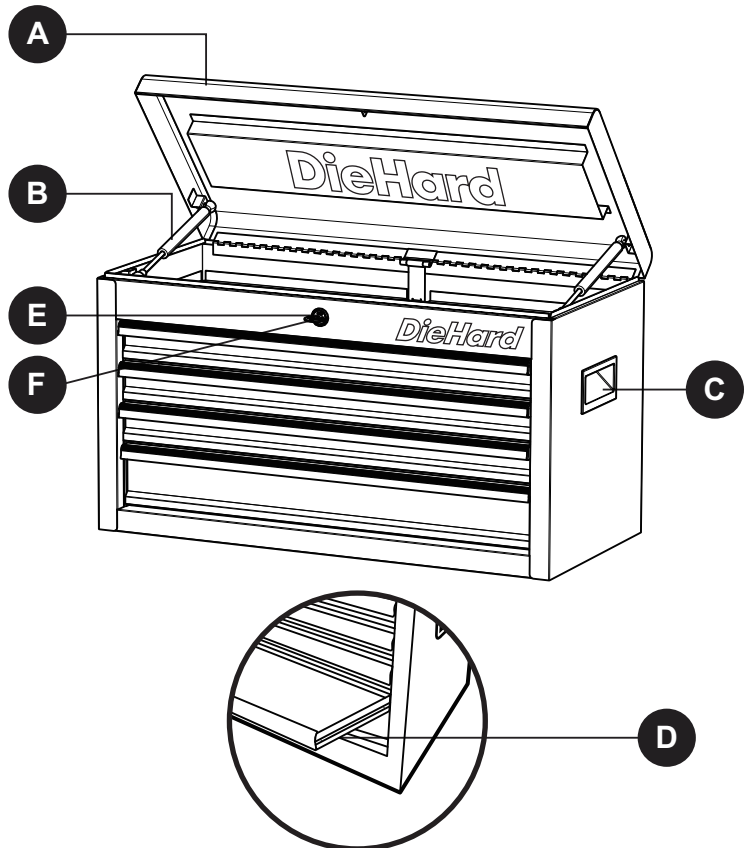

DieHard®

POWER AHEAD®

4-DRAWER 26-IN. TOOL CHEST

MANUAL

10886

CAUTION:

Read and follow all Safety Rules and Operating instructions before first use of this product

PRODUCT SPECIFICATIONS

COMPONENTS	SPECIFICATIONS
Product size	26-In.W x 12-In.D x 15.3-In.H
Product Weight	41.1 lbs.
Maximum drawer capacity	33 lbs.

PART LIST

PART	DESCRIPTION
A	Lid
B	Gas strut
C	Top chest side handle
D	Top chest drawer slide
E	Lock
F	Key