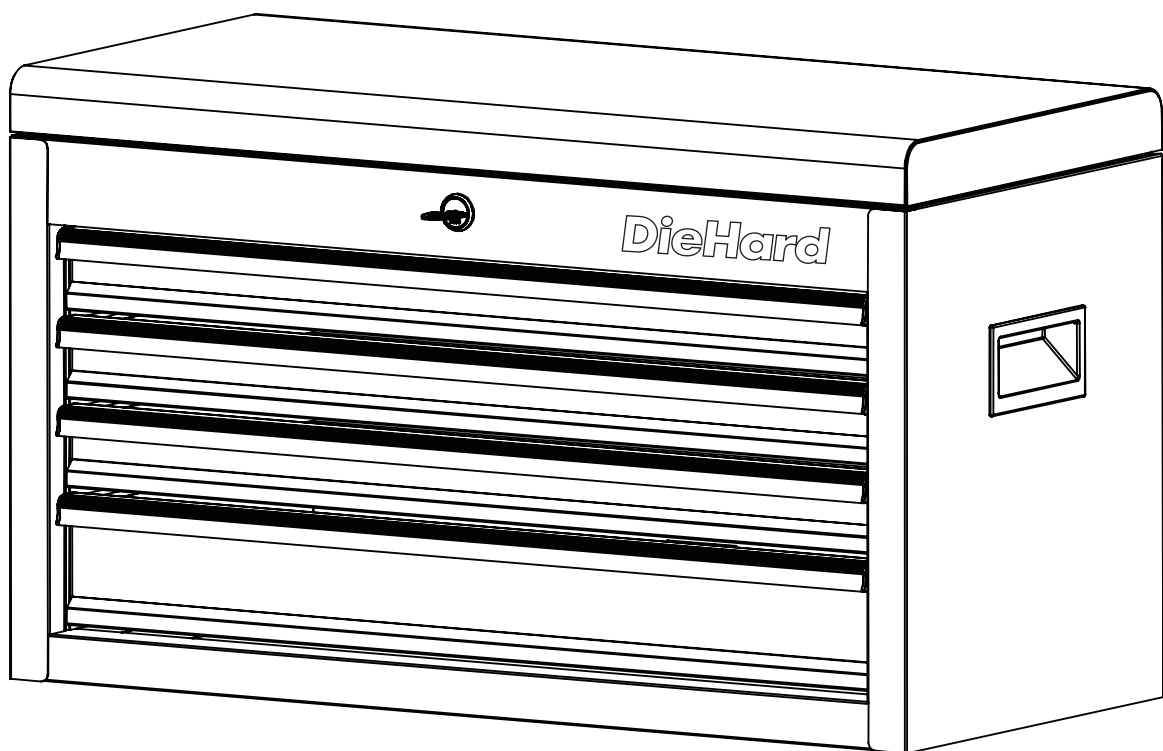

DieHard®

POWER AHEAD®

4-DRAWER 26-IN. TOOL CHEST

MANUAL

10886

CAUTION:

Read and follow all Safety Rules and Operating instructions before first use of this product

PRODUCT SPECIFICATIONS

COMPONENTS	SPECIFICATIONS
Product size	26-In.W x 12-In.D x 15.3-In.H
Product Weight	41.1 lbs.
Maximum drawer capacity	33 lbs.

PART LIST

PART	DESCRIPTION
A	Lid
B	Gas strut
C	Top chest side handle
D	Top chest drawer slide
E	Lock
F	Key