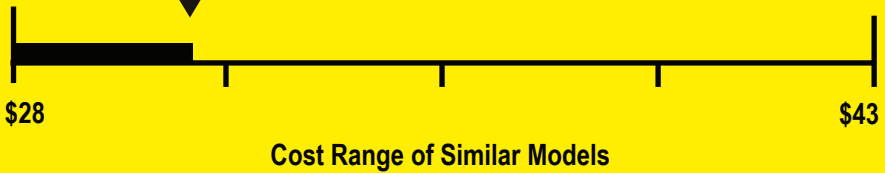

U.S. Government

Federal law prohibits removal of this label before consumer purchase.

ENERGYGUIDE

Dishwasher
Capacity: Standard

Brand: Kenmore by
Transform SR Brands
Management LLC
Model: 1467#

Estimated Yearly Energy Cost (when used with an electric water heater)

\$31

234_{kWh}

Estimated Yearly Electricity Use

\$23

Estimated Yearly Energy Cost
(when used with a natural gas water heater)

Your cost will depend on your utility rates and use.

- Cost range based only on standard capacity models.
- Estimated energy cost based on four loads a week and a national average electricity cost of 14 cents per kWh and natural gas cost of \$1.21 per therm.
- For more information, visit www.ftc.gov/energy