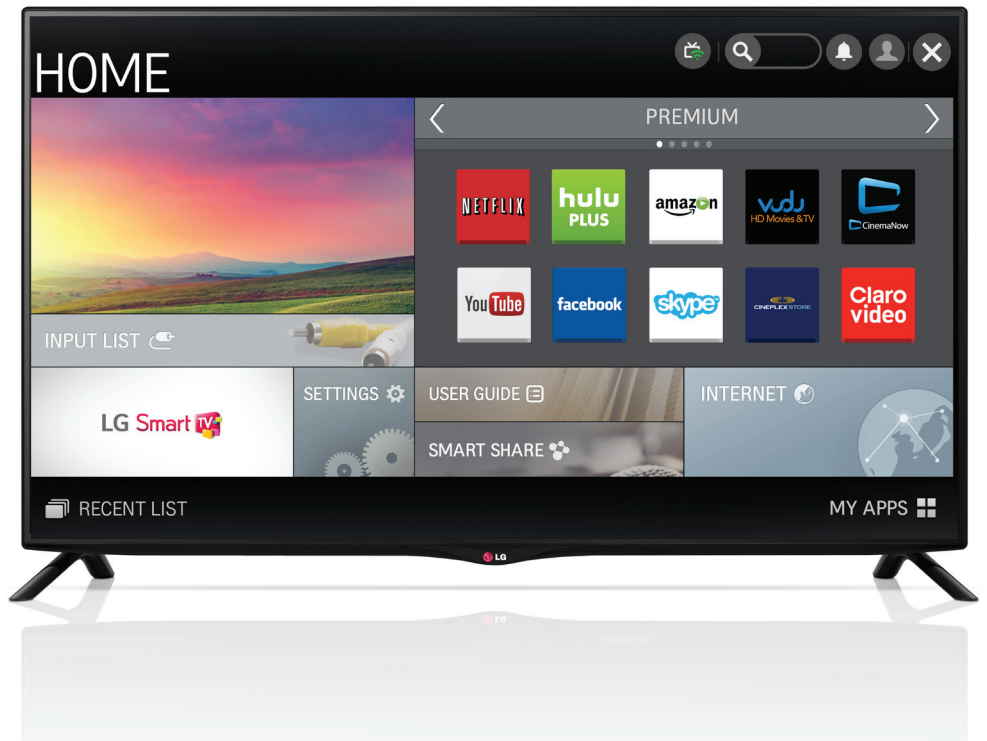

UHD 4K SMART LED

40UB8000

UHD 4K Smart LED TV

KEY FEATURES

PICTURE QUALITY

- Ultra HD (3840 x 2160)
- UCI 1080
- Tru 4K Engine
(4K Resolution Upscaler)

LG Smart TV

- Premium VOD Services
- Netflix, Hulu Plus, YouTube and more

SMART SHARE

- Media Share
- Screen Share

CONNECTIVITY

- Wi-Fi® Built-in
- 3 HDMI® Connections
- 3 USB Connections
- 1 Component In
- 1 Shared Composite in (AV)

AUDIO

- 2 Channel Speaker System
- 20W Output Power
- Sound Sync

ENERGY STAR® QUALIFIED

MODELS

40UB8000 40" CLASS (39.5" diagonal)

The LG ULTRA HD 4K* UB8000 shows stunning 4K resolution that's 4 times the resolution of Full HD for a picture so clear, you'll think you are looking through a window. Both Full HD and 4K content is available through our Smart TV** with streaming partners such as Netflix, YouTube, M-Go and more; plus, our Tru-4K Engine upscales all content to near 4K quality so no matter what you watch, it will look better on our UHD TV. And with the HEVC Decoder, the UB8000 is ready to play next generation content with the recently developed HEVC compression format. With UCI 1080 you get stunningly clear fast moving images, which is great for action movies, sports and games.

HEVC DECODER

Next-generation 4K video uses HEVC-format compression, so a built-in HEVC decoder makes this LG ULTRA HD TV ready to deliver 4K content.

*4K/UHD content delivery standards still being developed. **Internet connection and certain subscriptions required, sold separately. The Magic Remote does not come equipped with all LG Smart TV enabled TVs and a separate purchase may be required.