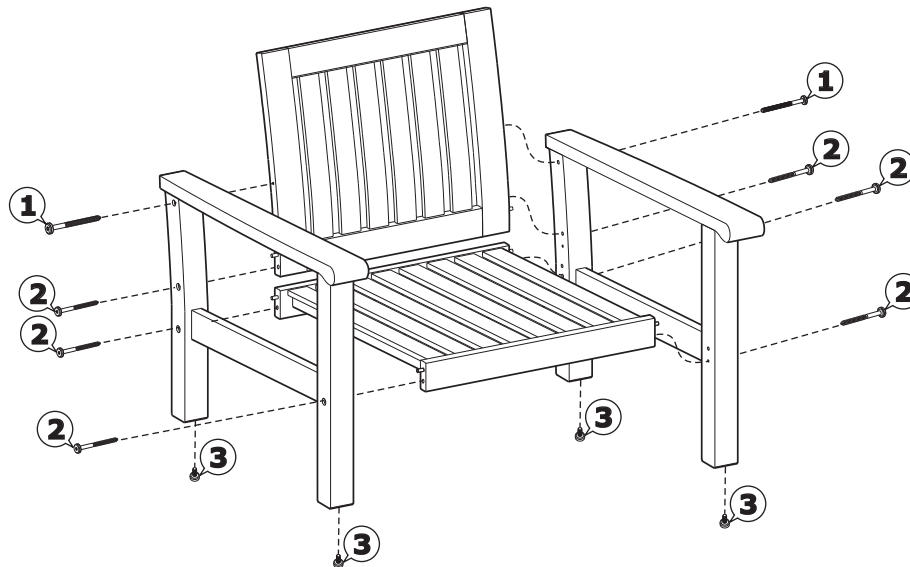

Assembly Instruction

1  **F-bolt M6x70x13-T30, GS x 2 PCS
SEM201419**

2  **F-screw 6x80-T30, GS x 6 PCS
SEM201429**

3  **Bench foot black, P x 4 PCS
SEM201254**

4  **Torx key T30, GS x 1 PCS
SEM201430**

5  **DKEZ-Gili deepseating armchair, 20/145/20,
w/ back csh T=28kg, Sunbrella 5488 x 1 PCS
SEM701151**

GILI DEEPSEATING ARMCHAIR, W/ CSH (SUNBRELLA), TEA
SEM102302