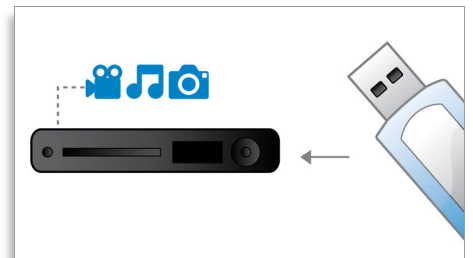

USB Media Link

The Universal Serial Bus or USB is a protocol standard that is conveniently used to link PCs, peripherals and consumer electronic equipment. With USB Media Link, all you have to do is plug in your USB device, select the movie, music or photo and play away.