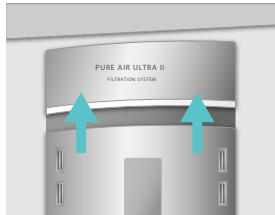

**Step 1:**  
Remove the air  
filter panel cover

**Step 2:**  
Pull the old filter  
out to remove

**Step 3:**  
Place the new  
filter in the  
housing, with  
exposed filter  
facing outwards

**Step 4:**  
Replace the  
cover onto the  
housing

FOR EASY REORDER  
use the camera app on your  
smartphone to scan this QR code

Installation Manual for  
CWFF214 Paultra 2 Air Filter

Use code **REORDER** for 10%  
off of your next order

[www.mistfilters.com](http://www.mistfilters.com)