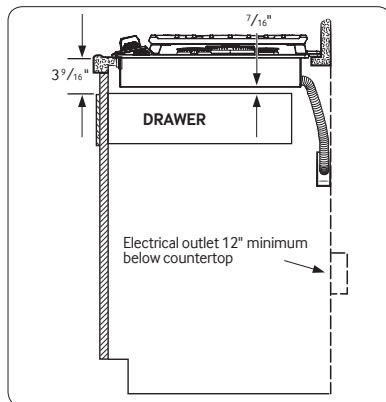

NA36N7755TS

SAMSUNG

36" Gas Cooktop

Installation Requirements

Countertop cut-out and minimum clearance dimensions: