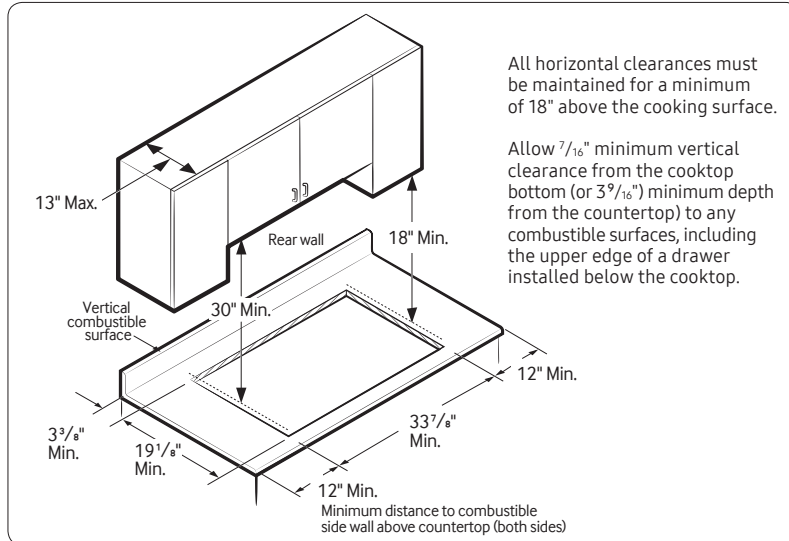

NA36N7755TS

SAMSUNG

36" Gas Cooktop

Installation Requirements

Countertop cut-out and minimum clearance dimensions: