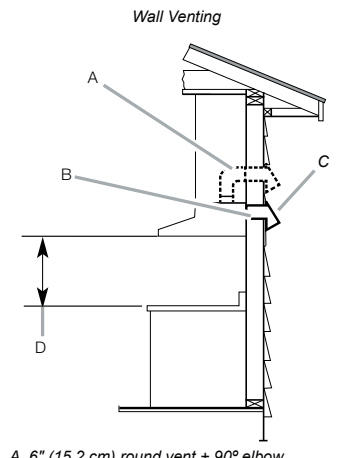

NK36N7000US

SAMSUNG

36" Range Hood

Venting Methods

- A. 6" (15.2 cm) round vent
- B. 6" (15.2 cm) round transition
- C. Roof cap
- D. Installation height

- A. 6" (15.2 cm) round vent + 90° elbow
- B. 3/4" x 10" (8.25 x 25.4 cm) rectangular vent
- C. Wall cap
- D. Installation height