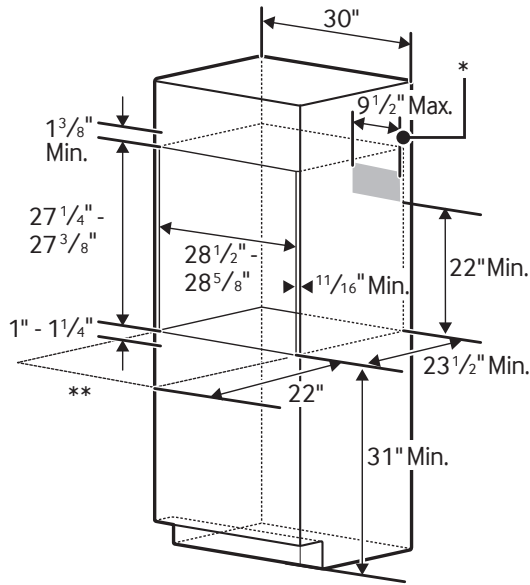

Cabinet Dimensions

Single Oven Installed in Cabinet

* Junction Box

** Allow a minimum of 22" for clearance to adjacent corners, drawers, walls, etc. when door is open.

Product Dimensions

Convection Wall Oven

Warranty

One (1) Year All Parts and Labor

Product Dimensions & Weight (WxHxD)

Outside (Max) Wall Oven Dimensions:

29 7/8" x 28 5/8" x 25 11/16"

Wall Oven Cut-Out Dimensions:

28 1/2" x 27 1/4" x 23 1/2"

Weight: 149.9 lbs.

Shipping Dimensions & Weight (WxHxD)

Dimensions:

33 1/2" x 33 3/4" x 29 13/16"

Weight: 176.4 lbs.

Color

Stainless Steel

Black Stainless Steel

Model