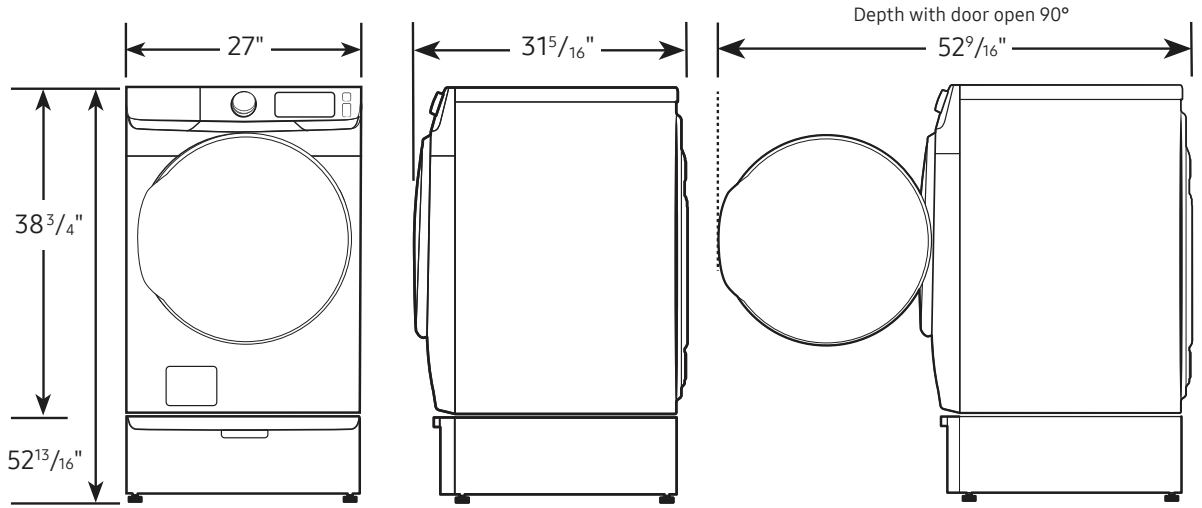

Samsung 7.5 cu. ft. Smart Electric Dryer
with Steam Sanitize+

Dimensions

Required dimensions for installation with pedestal: