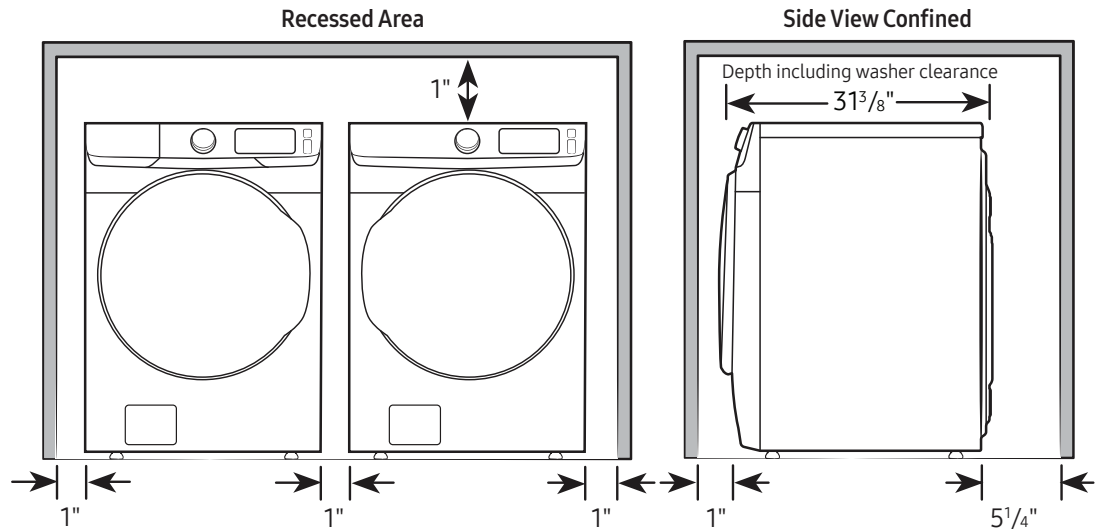

Alcove or closet installation

Minimum clearance for closet and alcove installations:

Connection Dimensions

Back and side view of dryer

LEGEND:

● Cold Water Connection

Actual color may vary. Design, specifications, and color availability are subject to change without notice. Non-metric weights and measurements are approximate.

©2023 Samsung Electronics America, Inc., 85 Challenger Road, Ridgefield Park, NJ 07660. Tel: 800-SAMSUNG.samsung.com. Samsung is a registered trademark of Samsung Electronics Co., Ltd.