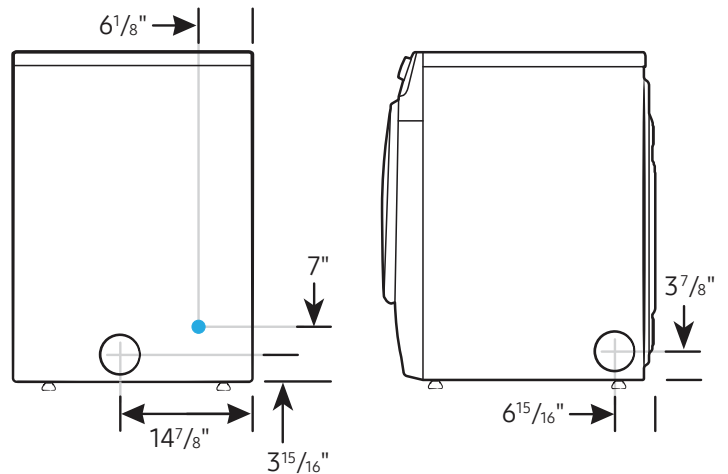

Samsung 7.5 cu. ft. Smart Electric Dryer
with Steam Sanitize+

Dimensions

Required dimensions for installation with pedestal:

Installation Specifications – Side-by-Side

If the washer and dryer are installed together or the dryer alone, the closet front must have two unobstructed air openings for a combined minimum total area of 72-inch². Your washer alone does not require a specific air opening.

Alcove or closet installation

Minimum clearance for closet and alcove installations:

Connection Dimensions

Back and side view of dryer

LEGEND:

● Cold Water Connection

Actual color may vary. Design, specifications, and color availability are subject to change without notice. Non-metric weights and measurements are approximate.

©2023 Samsung Electronics America, Inc., 85 Challenger Road, Ridgefield Park, NJ 07660. Tel: 800-SAMSUNG.samsung.com. Samsung is a registered trademark of Samsung Electronics Co., Ltd.