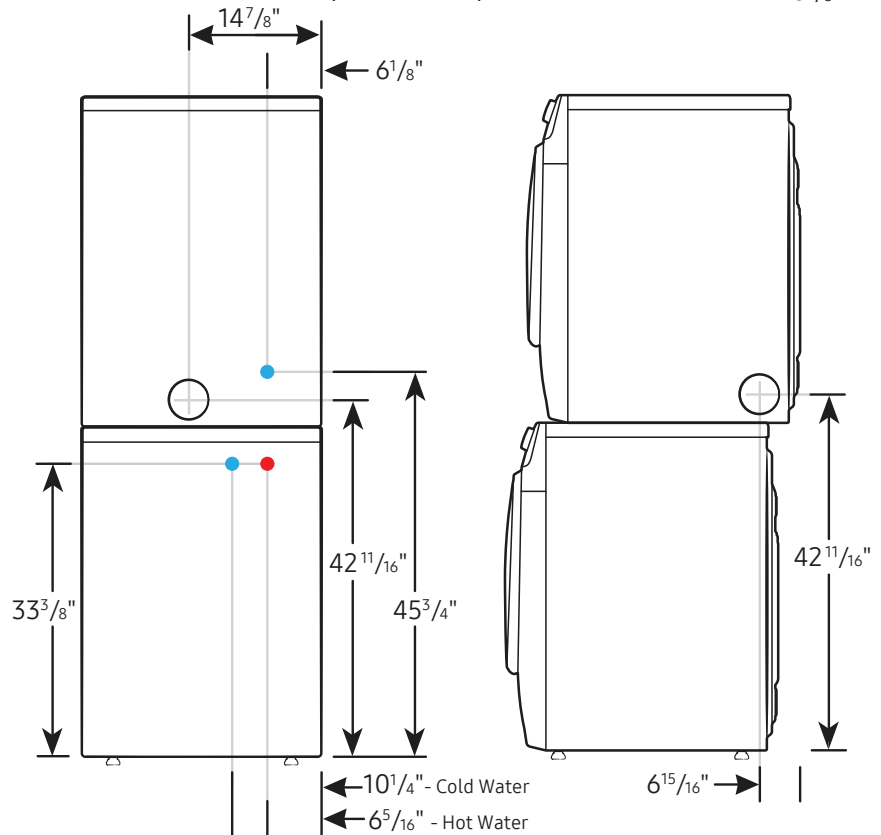

Alcove or closet installation

Minimum clearance for closet and alcove installations:

Connection Dimensions

Back and side view of dryer

LEGEND:

● Cold Water Connection

Actual color may vary. Design, specifications, and color availability are subject to change without notice. Non-metric weights and measurements are approximate.

Installation Specifications – Stacked Pair

Clearances indicated are for stacked pairs. The closet front must have two unobstructed air openings for a combined minimum total area of 72-inch².

Connection Dimensions

Back and side views of stacked pair

- LEGEND:**
- Cold Water Connection
 - Hot Water Connection

Actual color may vary. Design, specifications, and color availability are subject to change without notice. Non-metric weights and measurements are approximate.