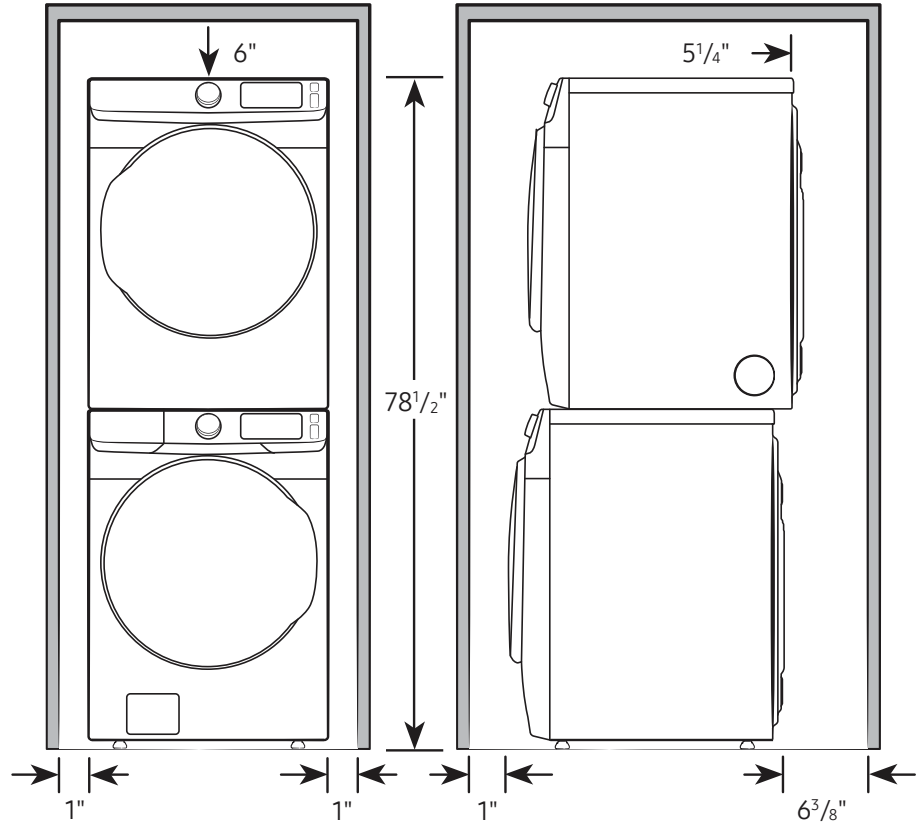

Samsung 7.5 cu. ft. Smart Electric Dryer
with Steam Sanitize+

Installation Specifications – Stacked Pair

Clearances indicated are for stacked pairs. The closet front must have two unobstructed air openings for a combined minimum total area of 72-inch².