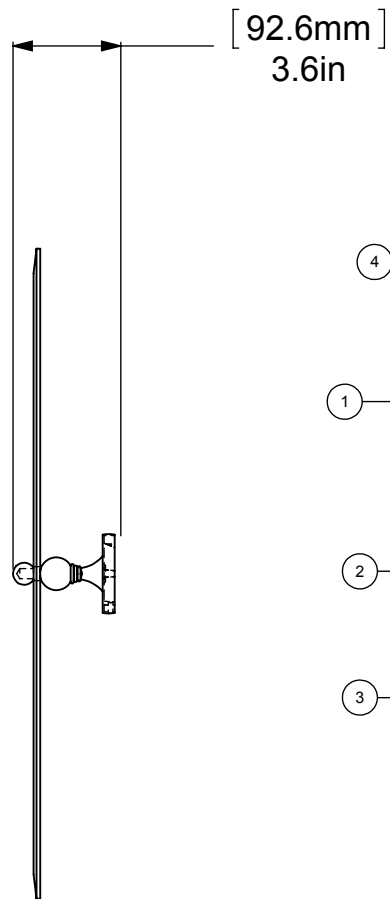

ITEM NO.	P/N	Description	QTY.
1	BPSG	BACKPLATE	2
2	SGRHPOST	Neck	2
3	BL1T-34	END BALL	2
4	MRRT-93	MIRROR	1

UNLESS OTHERWISE STATED

.X	±.3mm
.XX	±.15mm
.XXX	±.008mm

COPYRIGHT © Allied Brass 2016

THIRD ANGLE PROJECTION

DRAWN	6/17/2016	I.M
CHECKED	6/17/2016	P.D
APPROVED	6/17/2016	R.A

MATERIAL:	BRASS
DESCRIPTION:	MIRROR

FINISH	TBD
QUANTITY	TBD
DRAWING No.	REV
SG-93	0
SCALE	1:6 SHEET: 01 A4