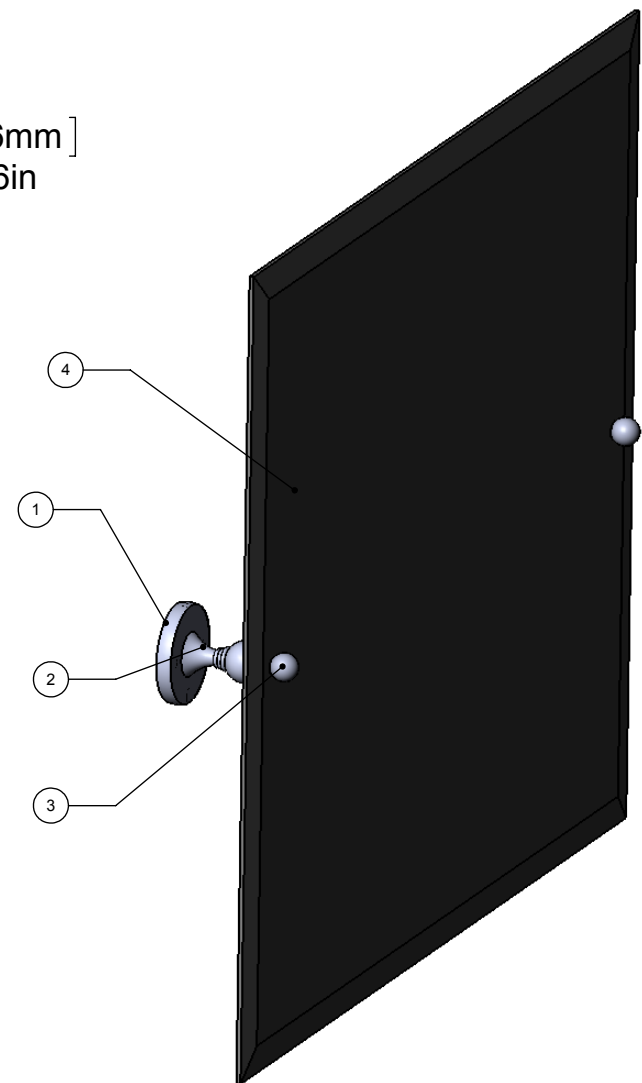

ITEM NO.	P/N	Description	QTY.
1	BPSG	BACKPLATE	2
2	SGRHPOST	Neck	2
3	BL1T-34	END BALL	2
4	MRRT-93	MIRROR	1

UNLESS OTHERWISE STATED

.X	±.3mm
.XX	±.15mm
.XXX	±.008mm

COPYRIGHT © Allied Brass 2016

THIRD ANGLE PROJECTION

DRAWN	6/17/2016	I.M
CHECKED	6/17/2016	P.D
APPROVED	6/17/2016	R.A

MATERIAL:	BRASS
DESCRIPTION:	MIRROR

FINISH	TBD
QUANTITY	TBD
DRAWING No.	REV
SG-93	0
SCALE	1:6 SHEET: 01 A4