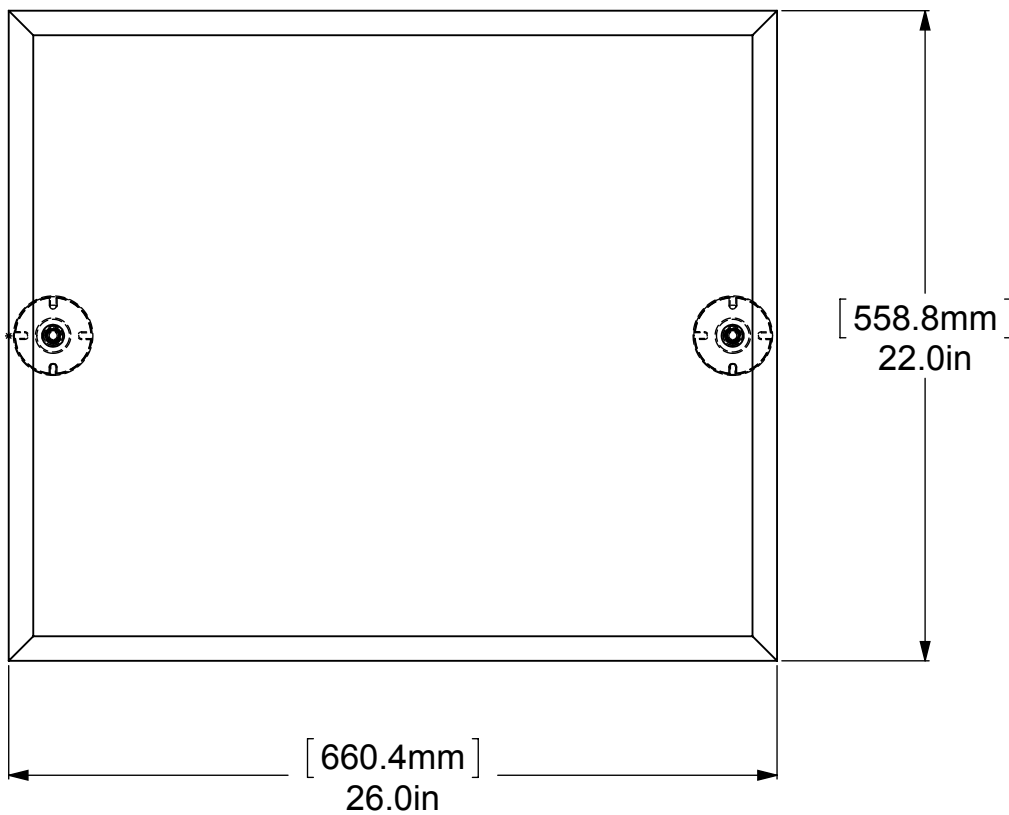

ITEM NO.	P/N	Description	QTY.
1	BPSG	BACKPLATE	2
2	SGRHPOST	Neck	2
3	BL1T-34	END BALL	2
4	MRRT-93	MIRROR	1

UNLESS OTHERWISE STATED

.X	±.3mm
.XX	±.15mm
.XXX	±.008mm

COPYRIGHT © Allied Brass 2016

THIRD ANGLE PROJECTION

DRAWN	6/17/2016	I.M
CHECKED	6/17/2016	P.D
APPROVED	6/17/2016	R.A

MATERIAL:	BRASS
DESCRIPTION:	MIRROR

FINISH	TBD
QUANTITY	TBD
DRAWING No.	REV
SG-93	0
SCALE	1:6 SHEET: 01 A4