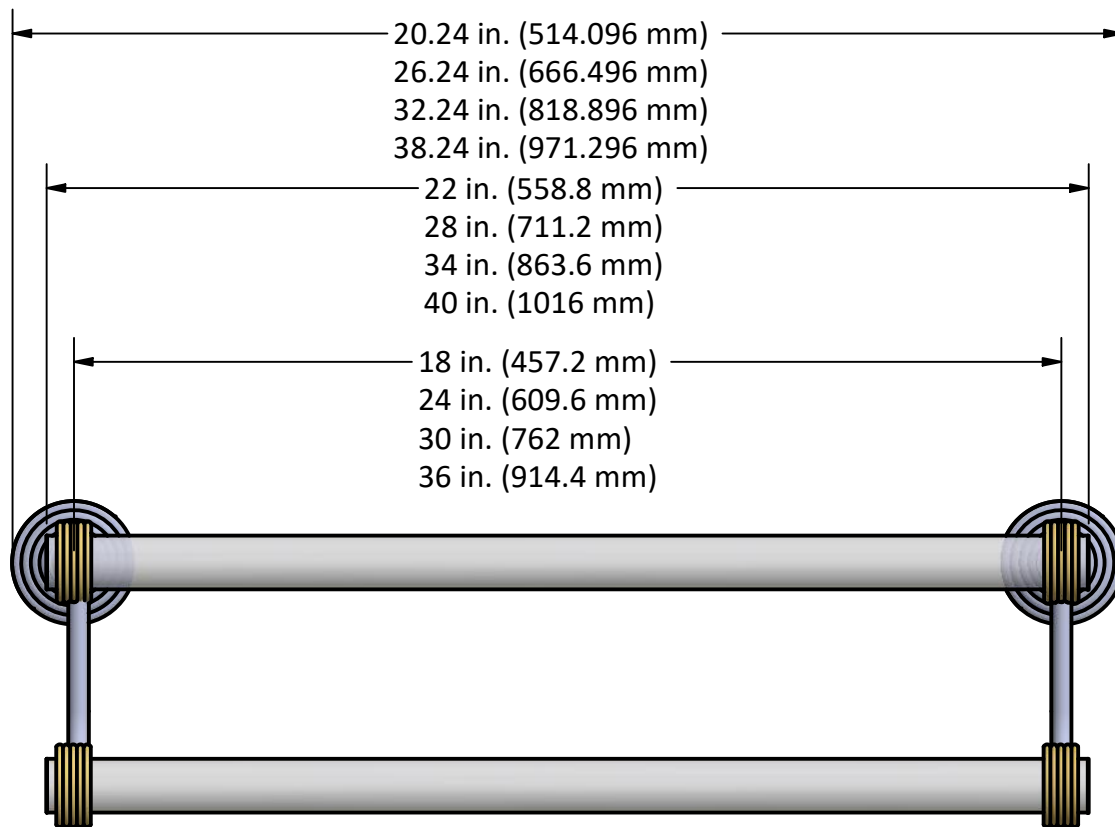

2

1

PARTS LIST

ITEM	QTY	PART NUMBER	DESCRIPTION
1	2	BPWV	BACKPLATE
2	2	NKSL-58	NECK
3	2	NKSL-1.25	NECK
4	2	AC1-22,28,34,40	ACRYLIC BAR
5	2	RGTWT-1	RING WITH NEW SIZE HOLE
6	2	RGTWD-1	RING WITH NEW SIZE HOLE
7	2	HKDU	CONNECTOR

UNLESS OTHERWISE SPECIFIED

UNIT IS IN MM.

.X	± .3mm		DRAWN 3-4-20	IM	MATERIAL: BRASS	FINISH	TBD
.XX	± .15mm	COPYRIGHT @ALLIEDBRASS 2020	CHECKED 3-4-20	P.D.	DESCRIPTION:	QTY	TBD
.XXX	± .008mm		APPROVED 3-4-20	R.A.	Pacific Grove Collection Double Towel Bar w/ Grooved Accent	DRAWING NO. PG-72G	
		THIRD ANGLE PROJECTION					REV 0
					SCALE 1.5:1	SHEET: 1 OF 1	A4