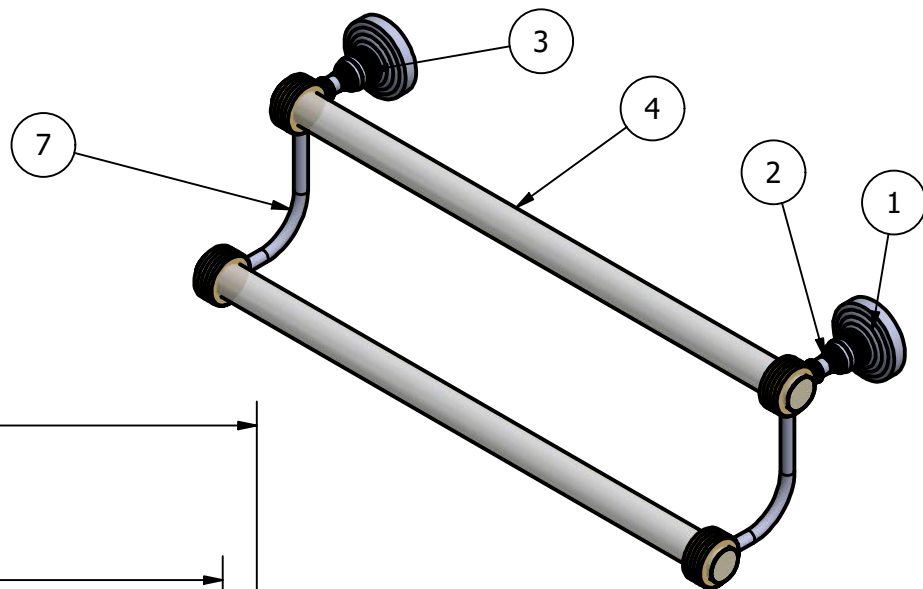

2

1

PARTS LIST

ITEM	QTY	PART NUMBER	DESCRIPTION
1	2	BPWV	BACKPLATE
2	2	NKSL-58	NECK
3	2	NKSL-1.25	NECK
4	2	AC1-22,28,34,40	ACRYLIC BAR
5	2	RGTWT-1	RING WITH NEW SIZE HOLE
6	2	RGTWD-1	RING WITH NEW SIZE HOLE
7	2	HKDU	CONNECTOR

UNLESS OTHERWISE SPECIFIED

UNIT IS IN MM.

.X	± .3mm		DRAWN 3-4-20	IM	MATERIAL: BRASS	FINISH	TBD
.XX	± .15mm	COPYRIGHT @ALLIEDBRASS 2020	CHECKED 3-4-20	P.D.	DESCRIPTION:	QTY	TBD
.XXX	± .008mm		APPROVED 3-4-20	R.A.	Pacific Grove Collection Double Towel Bar w/ Grooved Accent	DRAWING NO. PG-72G	
		THIRD ANGLE PROJECTION					REV 0
					SCALE 1.5:1	SHEET: 1 OF 1	A4